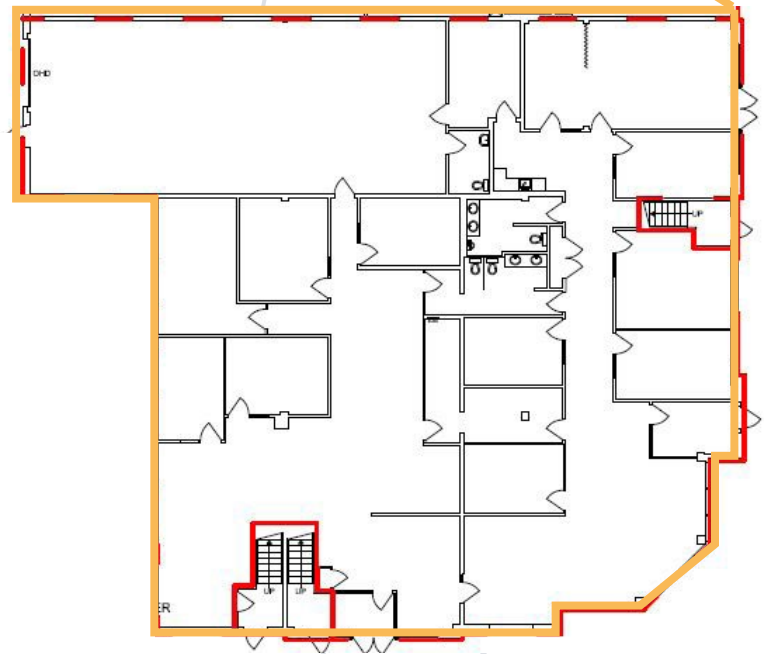

SUITE 168 - MAIN FLOOR

HEARTLAND CENTRE I, FORT SASKATCHEWAN, AB

SECOND FLOOR
Existing Plan