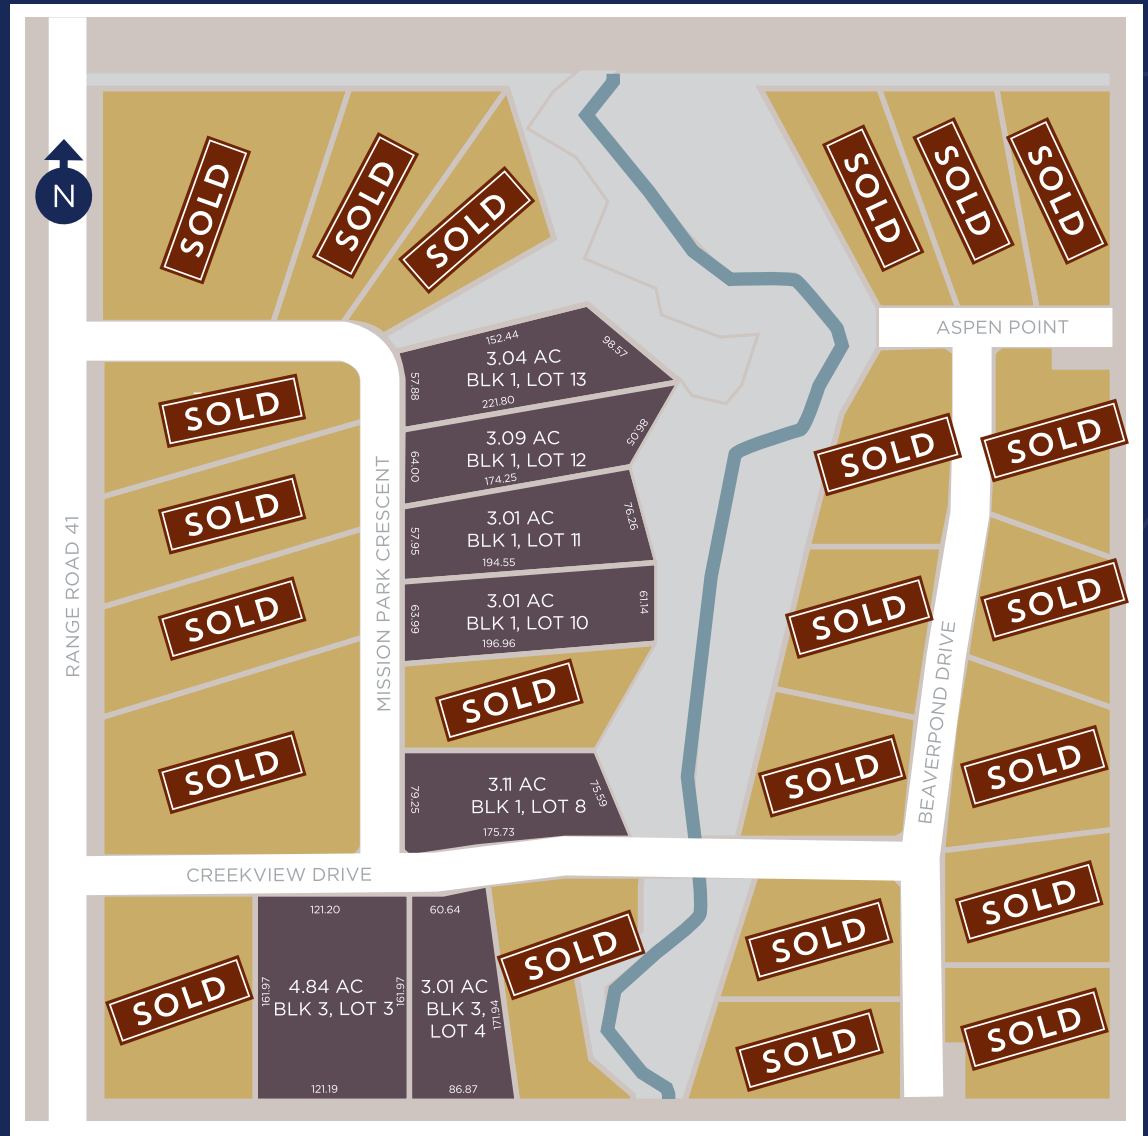

## PROPERTY HIGHLIGHTS

- // 3 - 5 Acre Lots Available
- // 7 Minutes to Alberta Beach
- // 10 Minutes to Wabamun
- // Power and Gas Available
- // Immediate Possession
- // Beautiful and Private Lots
- // Fully Treed

# FOR SALE: Mission Creek Nature Estates

Recreational Lots // Lac St. Anne County, Alberta

- // All season lots
- // Approved for RVs
- // Close to Alberta Beach and Wabamun Lake

All lots and dimensions are approximate.

## MISSION CREEK NATURE ESTATES

LOT	ZONING	AREA	PRICE
BLK 1, LOT 13	Country Residential (CRX)	3.04	\$79,900.00 <sup>+GST</sup>
BLK 1 LOT 12	Country Residential (CRX)	3.09	\$75,100.00 <sup>+GST</sup>
BLK 1 LOT 11	Country Residential (CRX)	3.01	\$75,100.00 <sup>+GST</sup>
BLK 1 LOT 10	Country Residential (CRX)	3.01	\$75,100.00 <sup>+GST</sup>
BLK 1 LOT 8	Country Residential (CRX)	3.11	\$199,000.00 <sup>+GST*</sup>
BLK 3 LOT 4	Country Residential (CRX)	3.01	\$75,100.00 <sup>+GST</sup>
BLK 3 LOT 3	Country Residential (CRX)	4.84	\$113,000.00 <sup>+GST</sup>

\*Lot has existing home on it