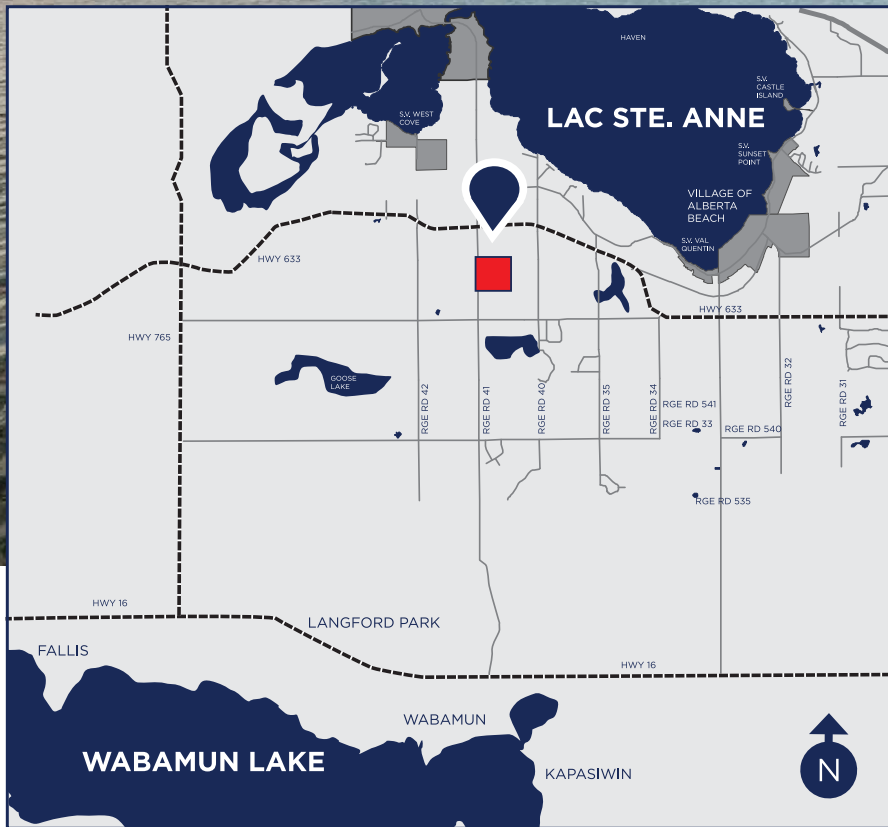

# FOR SALE: Mission Creek Nature Estates

Recreational Lots // Lac St. Anne County, Alberta

## PROPERTY HIGHLIGHTS

- // 3 - 5 Acre Lots Available
- // 7 Minutes to Alberta Beach
- // 10 Minutes to Wabamun
- // Power and Gas Available
- // Immediate Possession
- // Beautiful and Private Lots
- // Fully Treed

# FOR SALE: Mission Creek Nature Estates

Recreational Lots // Lac St. Anne County, Alberta

- // All season lots
- // Approved for RVs
- // Close to Alberta Beach and Wabamun Lake

All lots and dimensions are approximate.

\*Lot has existing home on it