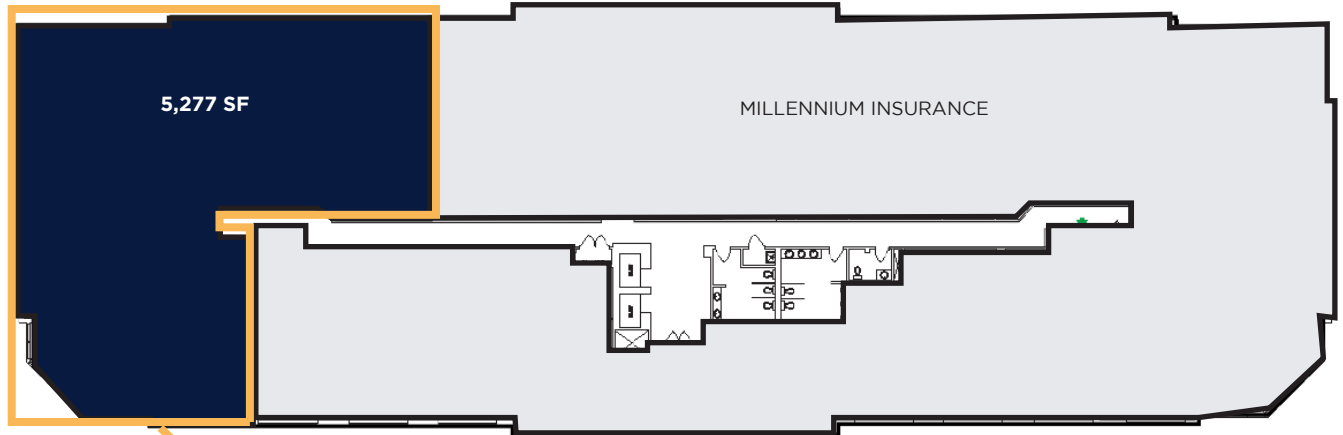

2nd Floor - 5,277 SF

MILLENNIUM PROFESSIONAL, SHERWOOD PARK, AB

SECOND FLOOR

Conceptual Plan 4'x4' Design Grid