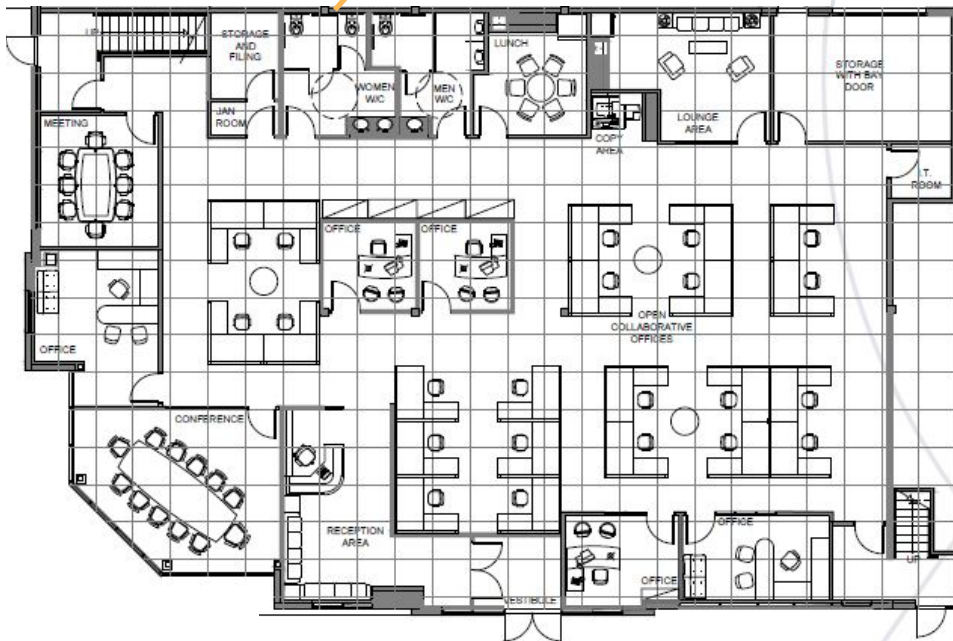

TURNAROUND SUITE - MAIN
HEARTLAND CENTRE I, FORT SASKATCHEWAN, AB

MAIN FLOOR

Conceptual Plan, 4'x4' Design Grid

SECOND FLOOR

Conceptual Plan, 4'x4' Design Grid