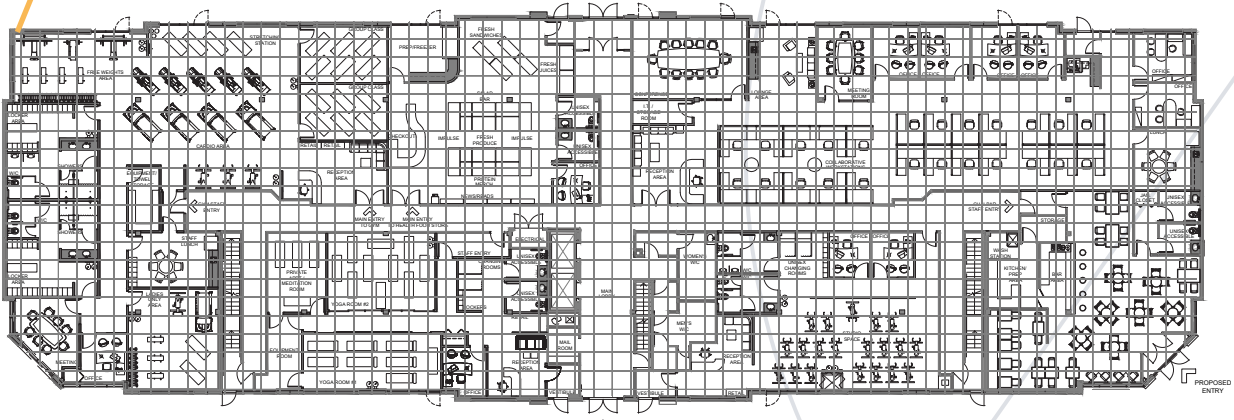

# 1ST FLOOR - 17,973 SF

MILLENIUM PROFESSIONAL, SHERWOOD PARK, AB

## FIRST FLOOR

Conceptual Plan, 4'x4' Design Grid