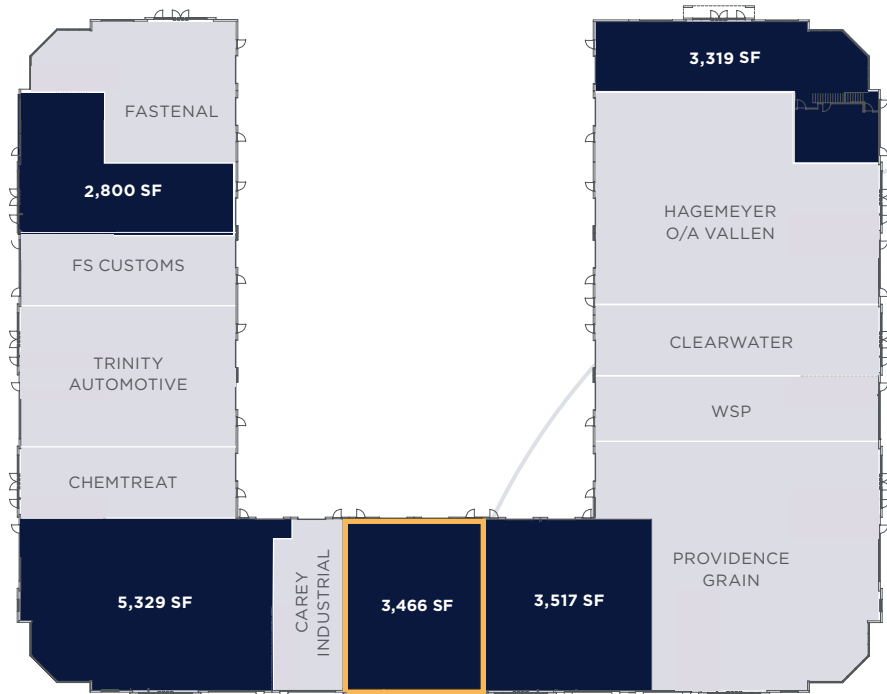

**SUITE 148 - MAIN - 3,466 SF**

HEARTLAND CENTRE I, FORT SASKATCHEWAN, AB

**MAIN FLOOR**

Existing Plan 5'x5' Design Grid