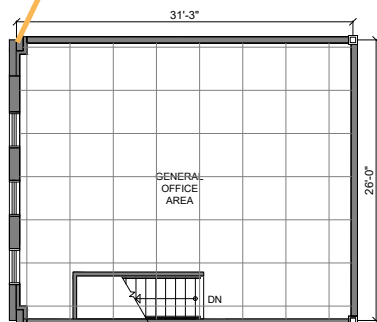

SUITE 120 - SECOND

HEARTLAND CENTRE II, FORT SASKATCHEWAN, AB

SECOND FLOOR

Existing Plan, 4'x4' Design Grid