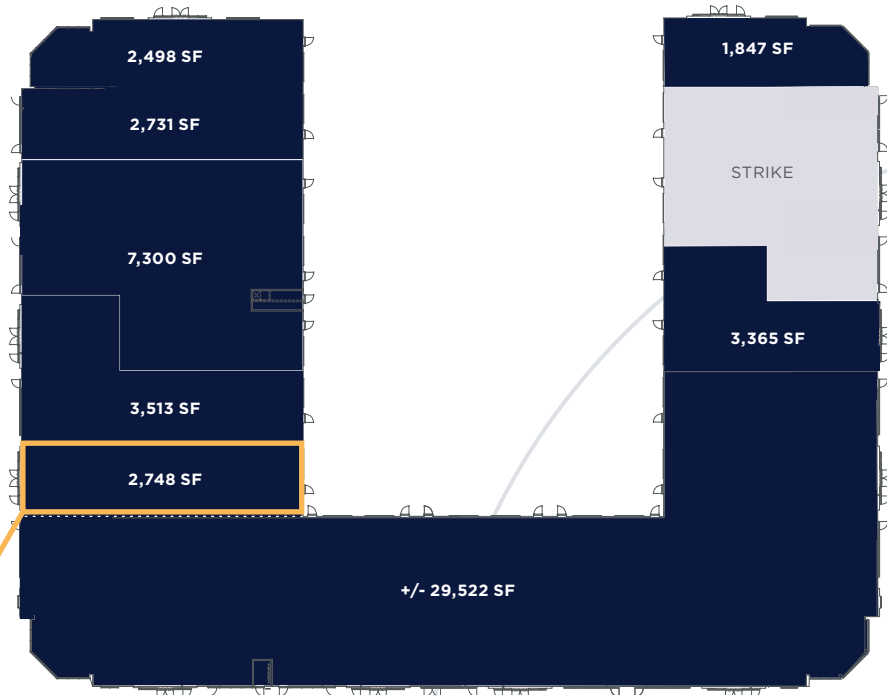

SUITE 124 - MAIN

HEARTLAND CENTRE II, FORT SASKATCHEWAN, AB

MAIN FLOOR

Existing Plan, 4'x4' Design Grid