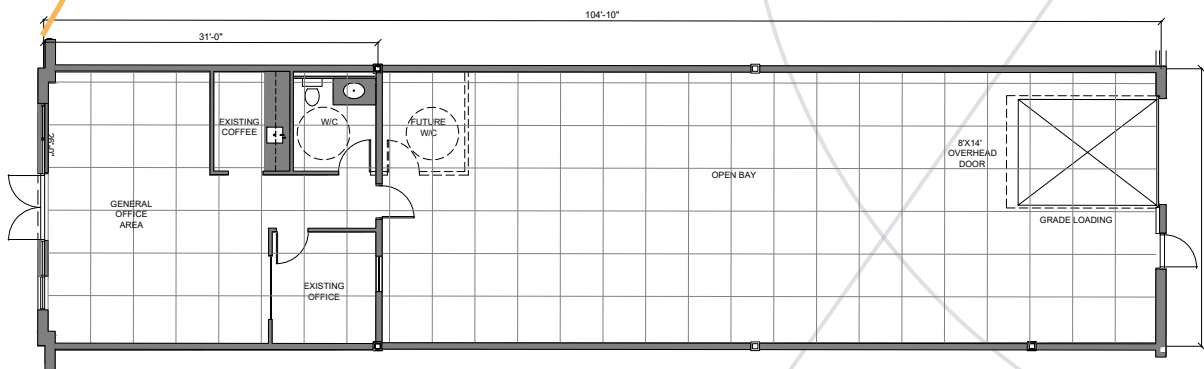

SUITE 124 - MAIN

HEARTLAND CENTRE II, FORT SASKATCHEWAN, AB

MAIN FLOOR

Existing Plan, 4'x4' Design Grid