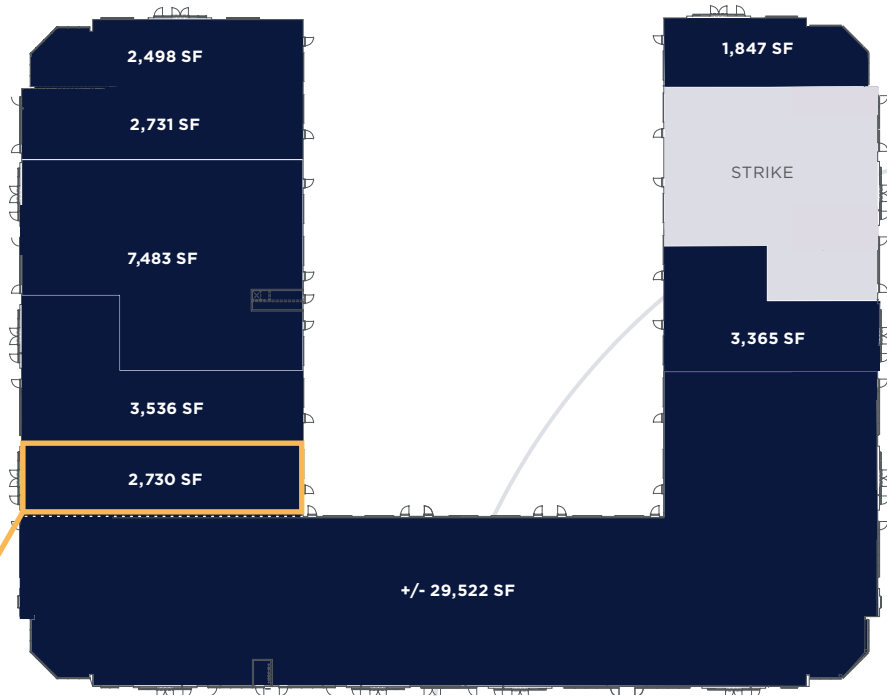

SUITE 124 - MAIN

HEARTLAND CENTRE II, FORT SASKATCHEWAN, AB

MAIN FLOOR

Existing Plan, 4'x4' Design Grid