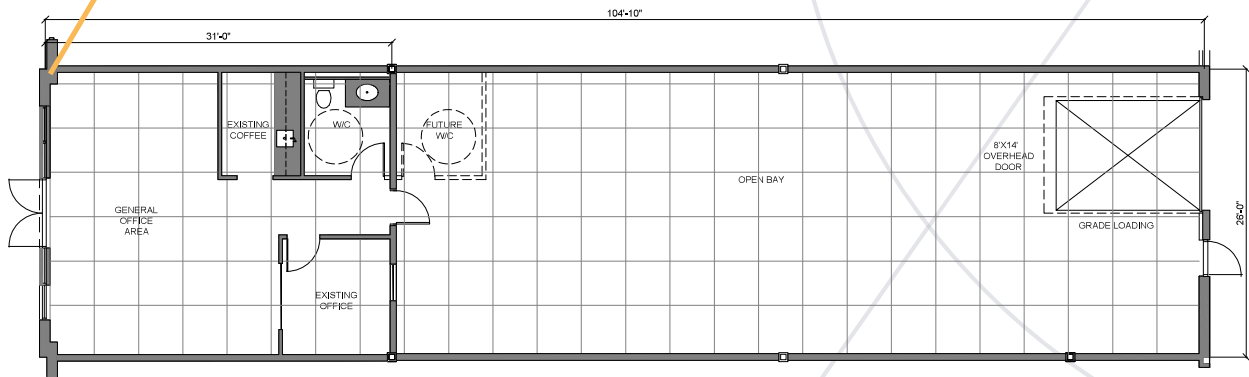

**SUITE 124 - MAIN**

HEARTLAND CENTRE II, FORT SASKATCHEWAN, AB

**MAIN FLOOR**

Existing Plan, 4'x4' Design Grid