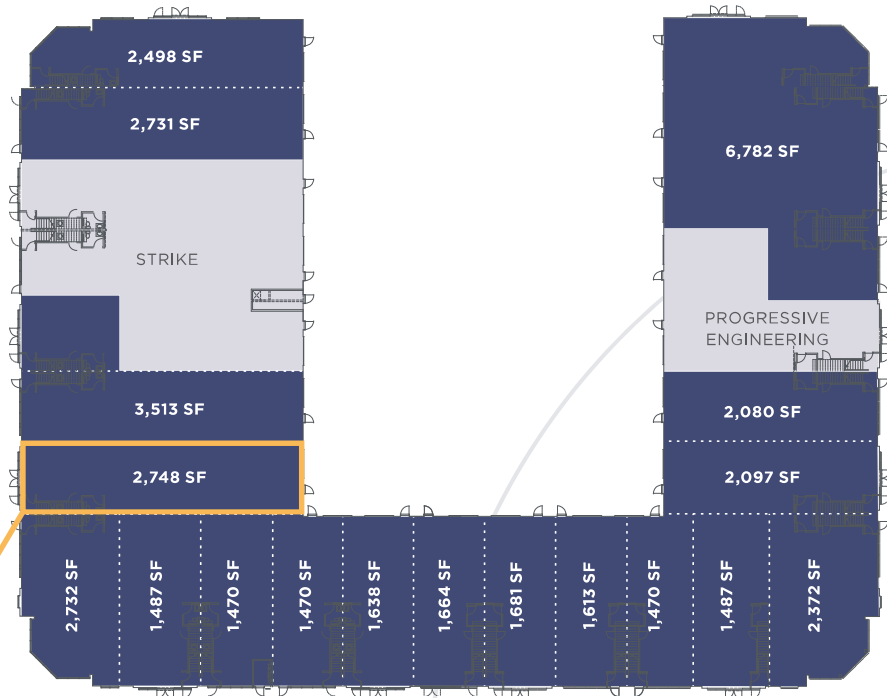

**SUITE 124 - MAIN**

HEARTLAND CENTRE II, FORT SASKATCHEWAN, AB

**MAIN FLOOR**

Existing Plan, 4'x4' Design Grid