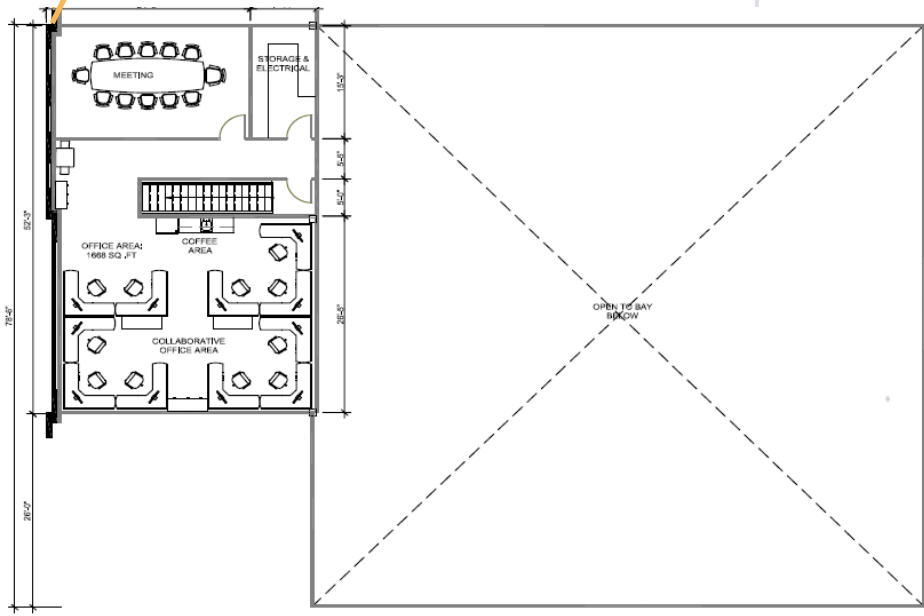

**SECOND FLOOR - 1,675 SF**

HEARTLAND CENTRE II, FORT SASKATCHEWAN, AB

**SECOND FLOOR**

Conceptual Plan, 4'x4' Design Grid