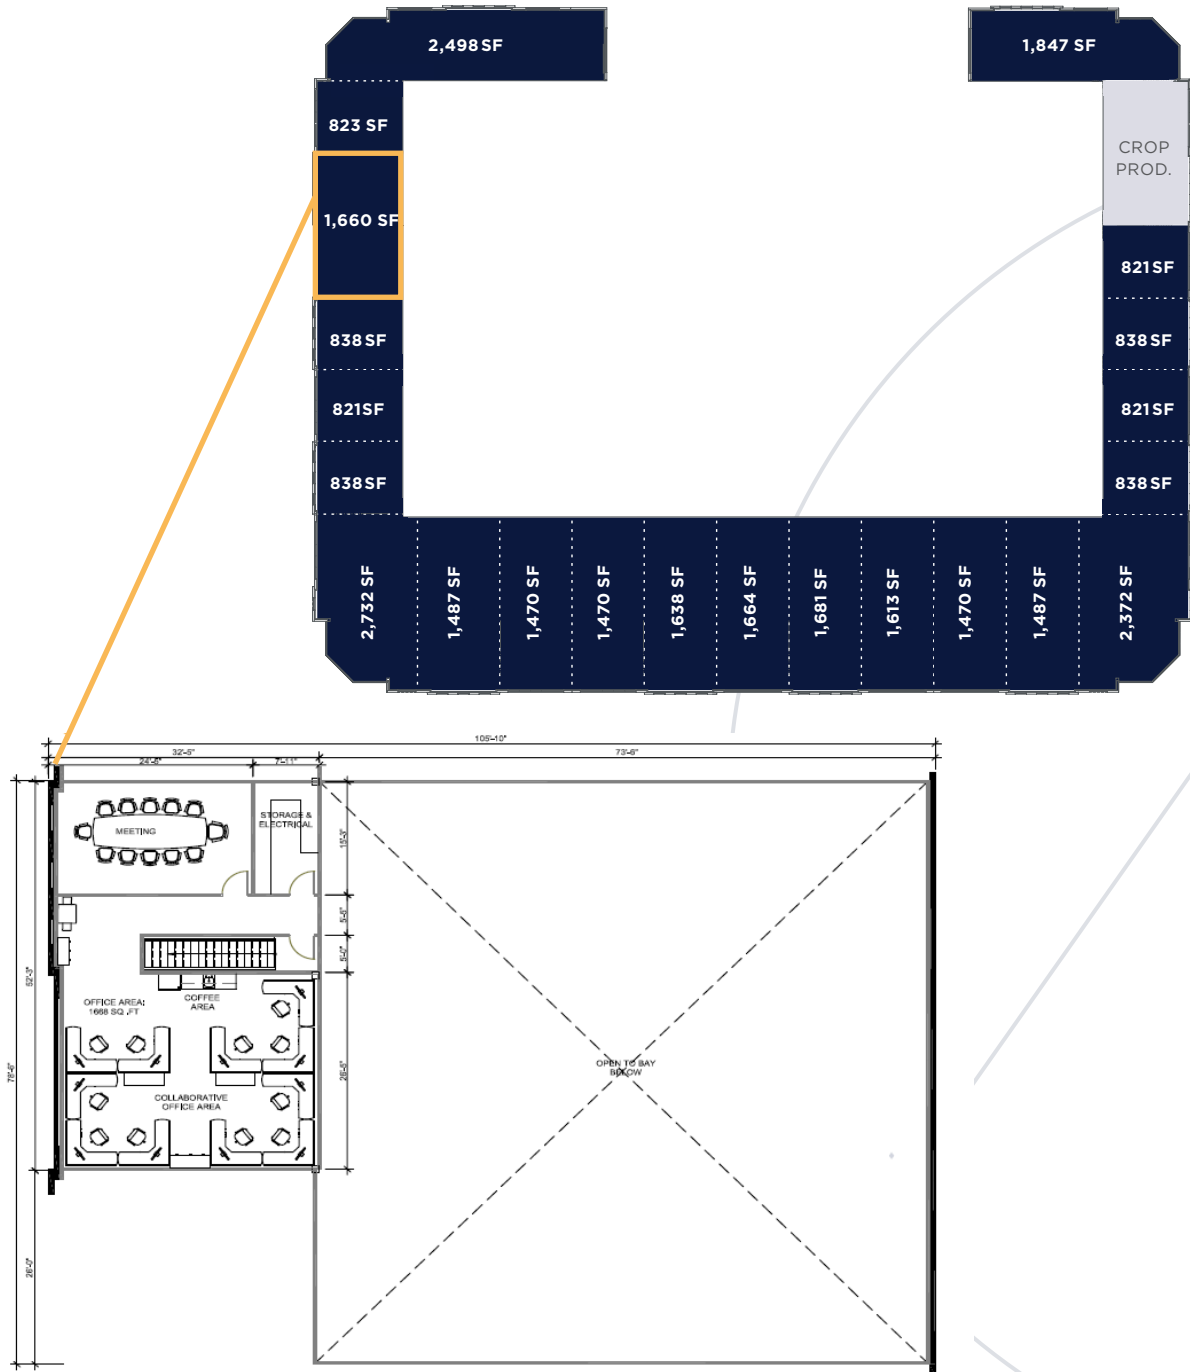

**SUITE 208 - SECOND**

HEARTLAND CENTRE II, FORT SASKATCHEWAN, AB

**SECOND FLOOR**

Existing Plan, 4'x4' Design Grid