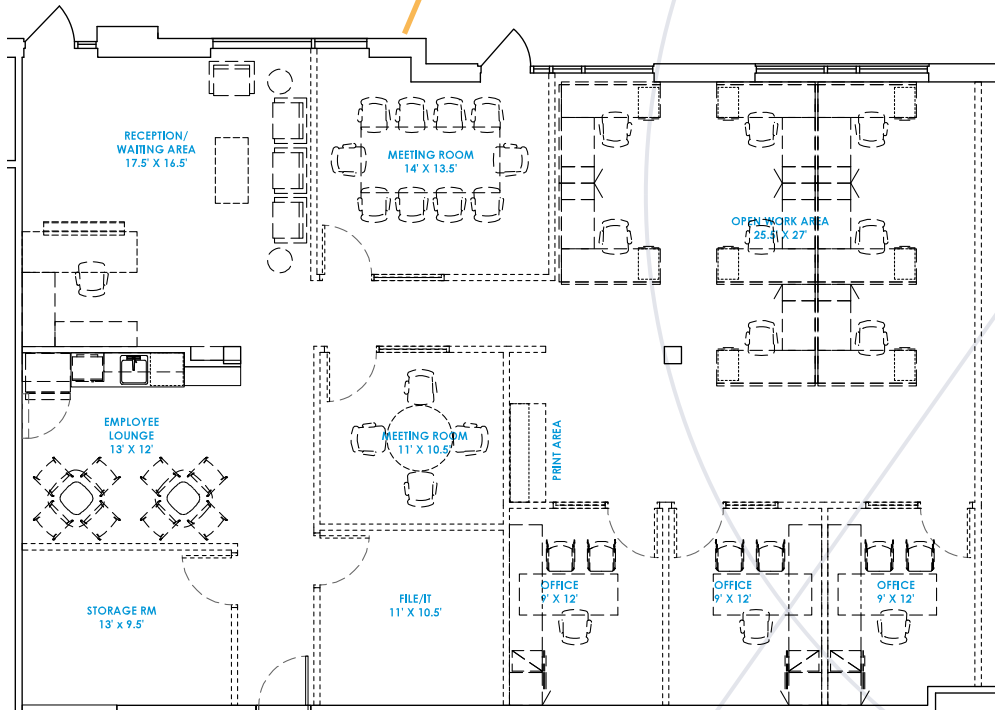

MAIN FLOOR SHOW SUITE - +/- 1,800 SF
MILLENNIUM PROFESSIONAL, SHERWOOD PARK, AB

MAIN FLOOR, Show Suite

Dotted lines show potenetal Tenant buildout