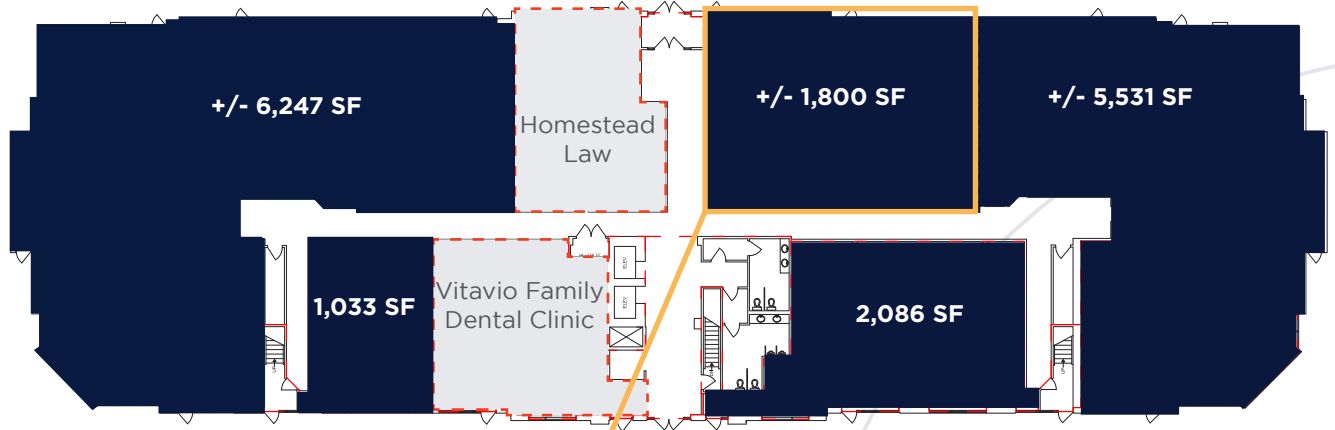

MAIN FLOOR SHOW SUITE - +/- 1,800 SF
MILLENNIUM PROFESSIONAL, SHERWOOD PARK, AB

MAIN FLOOR, Show Suite

Dotted lines show potenetal Tenant buildout