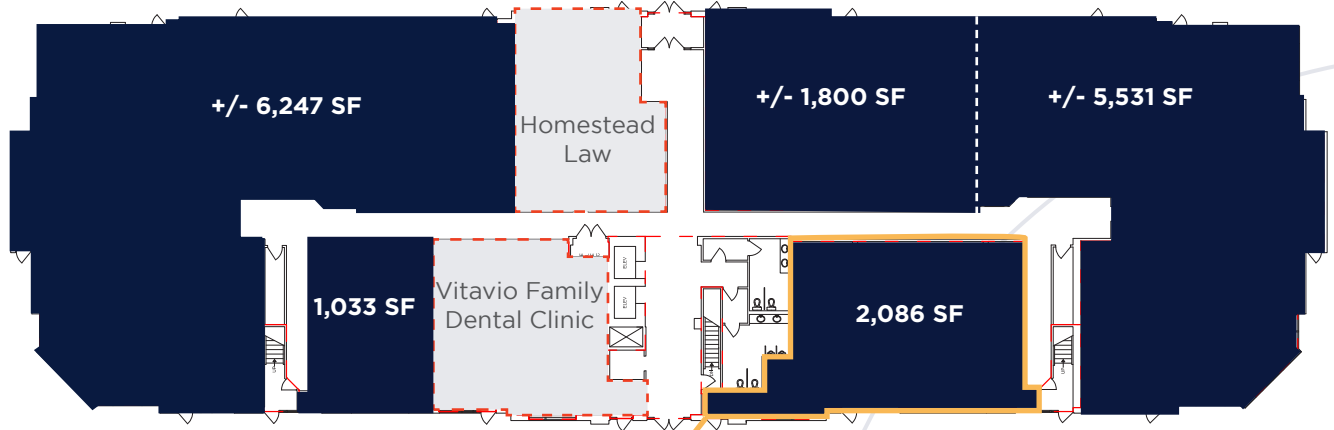

MAIN FLOOR SHOW SUITE - 2,086 SF
MILLENNIUM PROFESSIONAL, SHERWOOD PARK, AB

MAIN FLOOR, Show Suite

Dotted lines show potenetial Tenant buildout