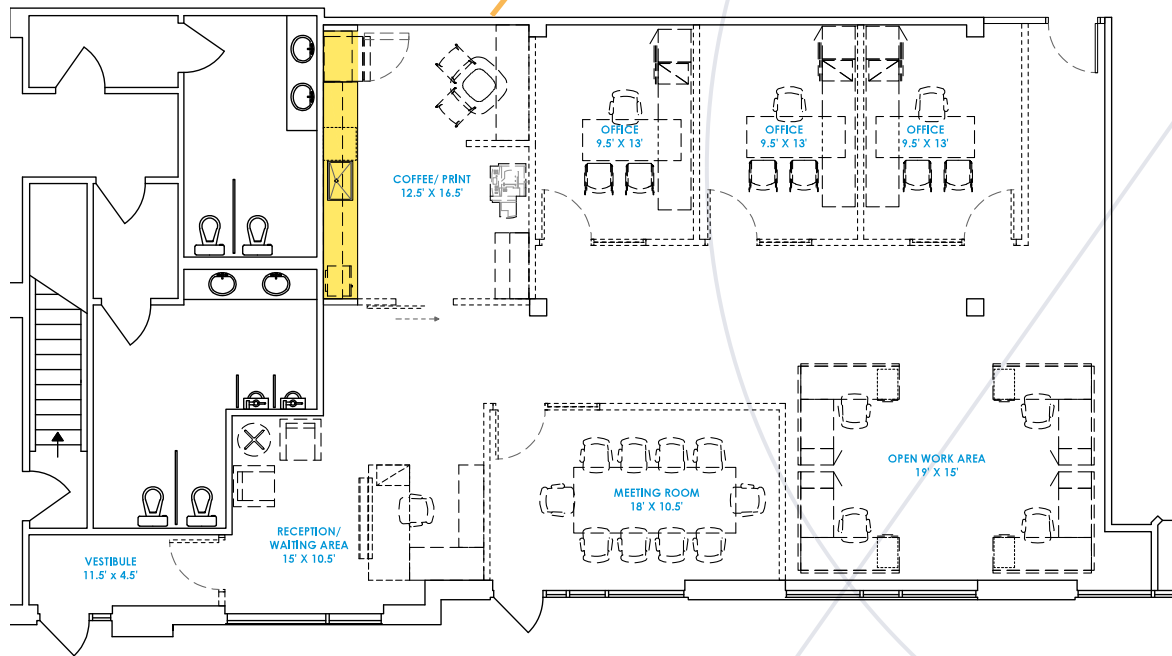

MAIN FLOOR SHOW SUITE - 2,086 SF
MILLENNIUM PROFESSIONAL, SHERWOOD PARK, AB

MAIN FLOOR, Show Suite

Dotted lines show potenetial Tenant buildout