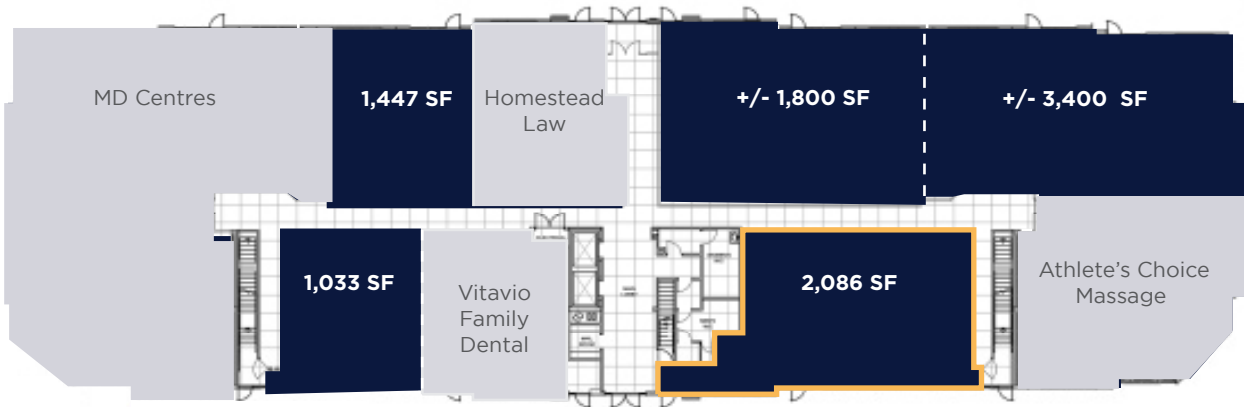

**MAIN FLOOR - 2,086 SF**

MILLENNIUM PROFESSIONAL, SHERWOOD PARK, AB

**FIRST FLOOR**

Partially developed show suite