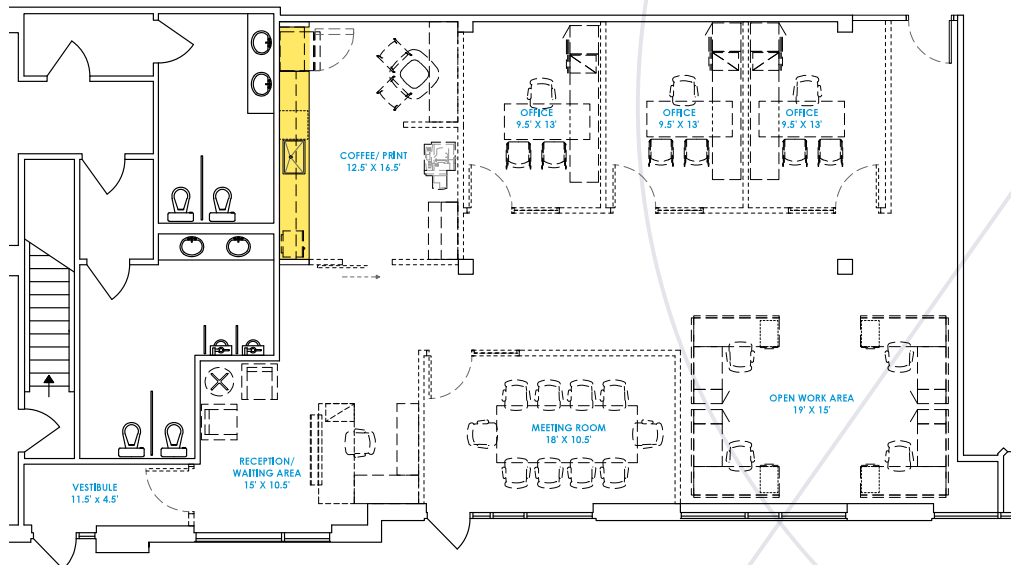

**MAIN FLOOR - 2,086 SF**

MILLENNIUM PROFESSIONAL, SHERWOOD PARK, AB

**FIRST FLOOR**

Partially developed show suite