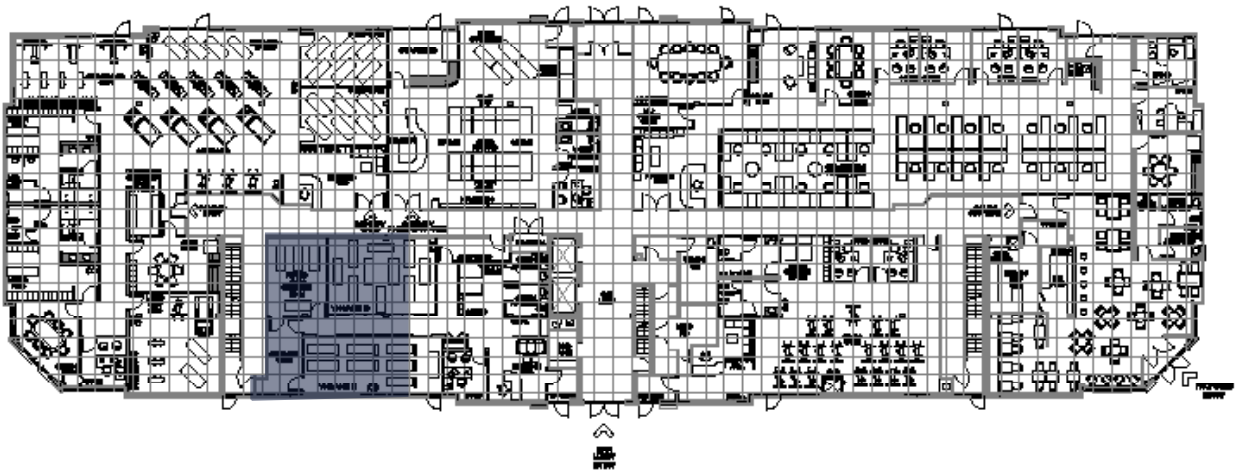

1ST FLOOR - 1,033 SF

MILLENNIUM PROFESSIONAL, SHERWOOD PARK, AB

FIRST FLOOR

Conceptual Plan, 4'x4' Design Grid