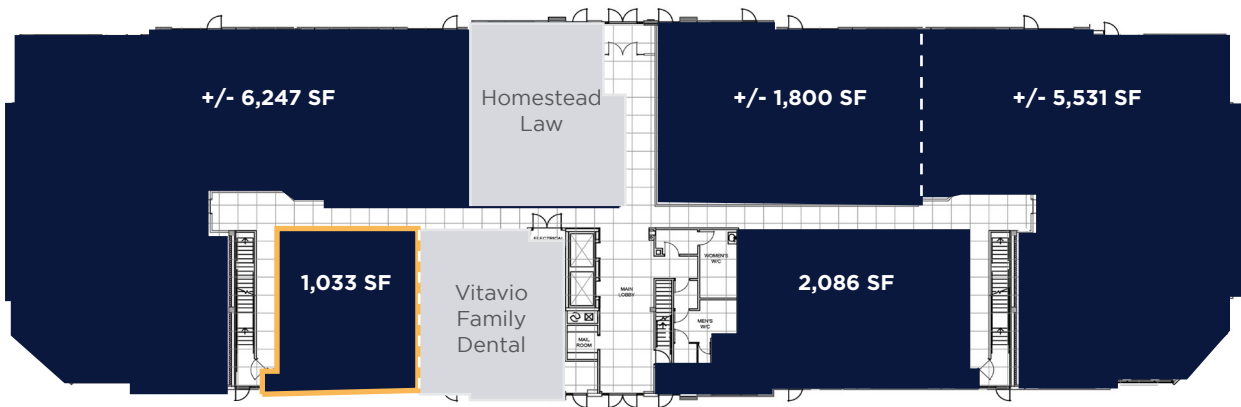

1ST FLOOR - 1,033 SF

MILLENNIUM PROFESSIONAL, SHERWOOD PARK, AB

FIRST FLOOR

Conceptual Plan, 4'x4' Design Grid