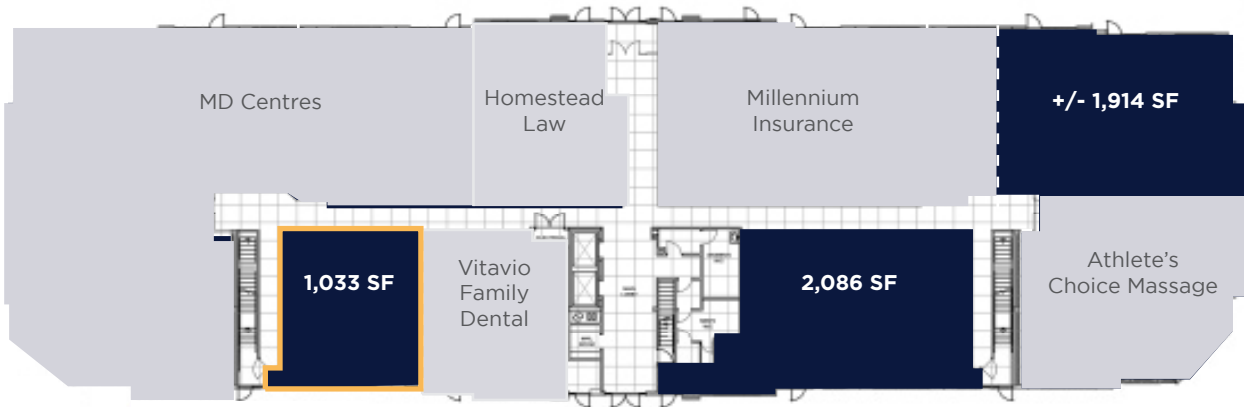

MAIN FLOOR - 1,033 SF

MILLENNIUM PROFESSIONAL, SHERWOOD PARK, AB

FIRST FLOOR

Conceptual Plan, 4'x4' Design Grid