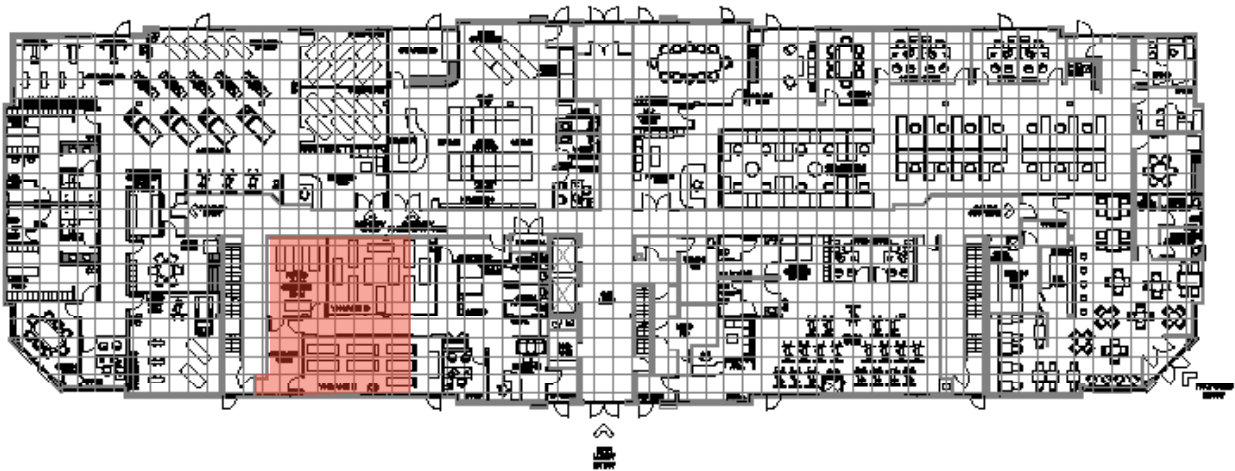

MAIN FLOOR - 1,033 SF

MILLENNIUM PROFESSIONAL, SHERWOOD PARK, AB

FIRST FLOOR

Conceptual Plan, 4'x4' Design Grid