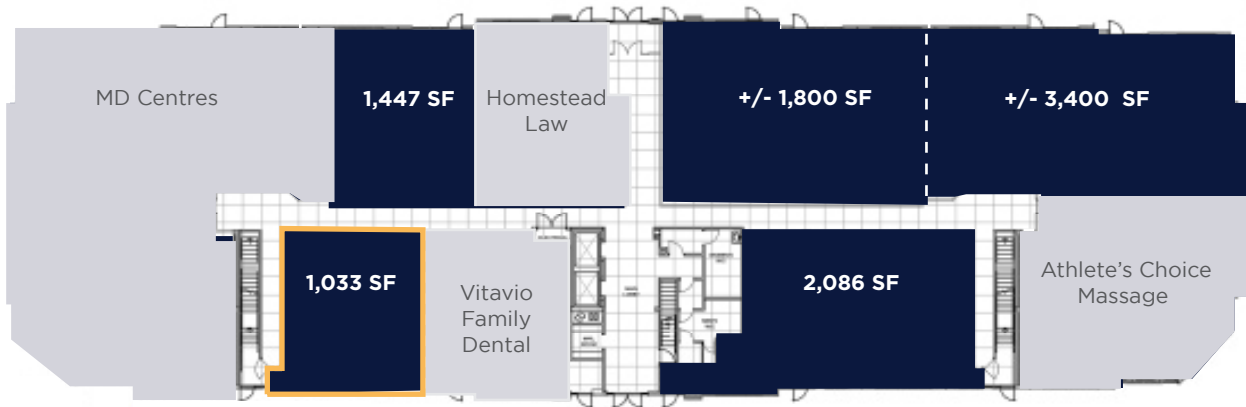

MAIN FLOOR - +/- 1,033 SF

MILLENNIUM PROFESSIONAL, SHERWOOD PARK, AB

FIRST FLOOR
Conceptual Plan