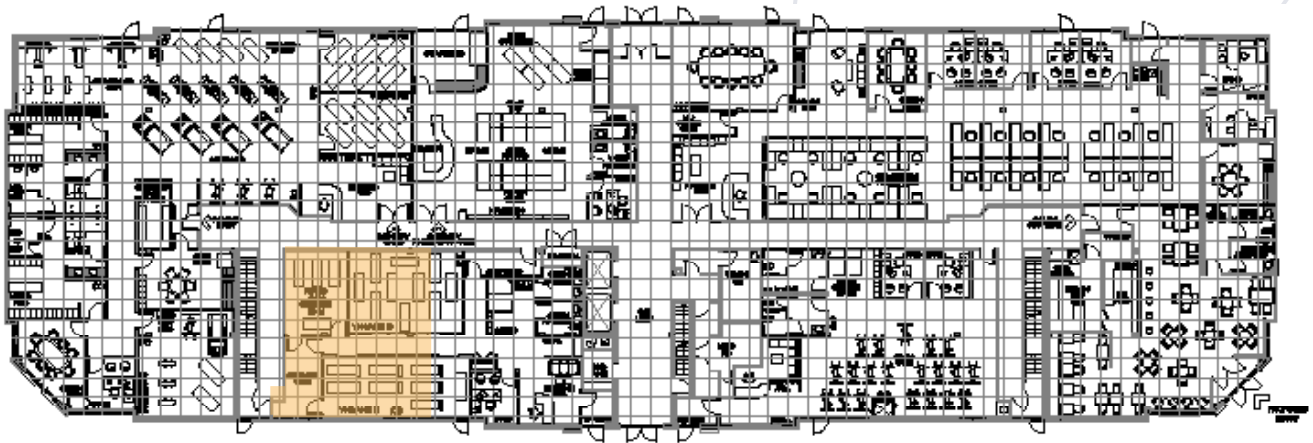

MAIN FLOOR - +/- 1,033 SF

MILLENNIUM PROFESSIONAL, SHERWOOD PARK, AB

FIRST FLOOR
Conceptual Plan