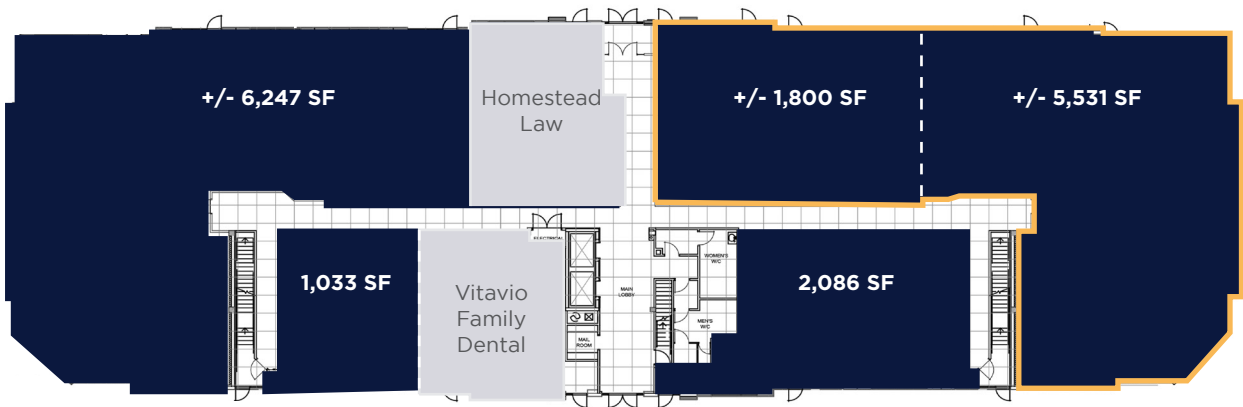

1ST FLOOR - +/- 7,331 SF

MILLENNIUM PROFESSIONAL, SHERWOOD PARK, AB

FIRST FLOOR

Conceptual Plan, 4'x4' Design Grid