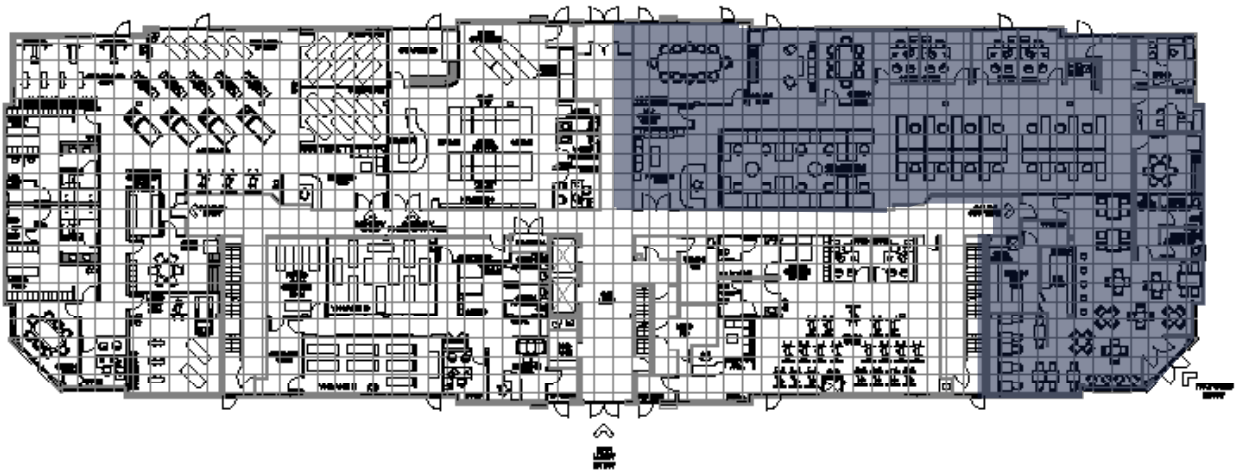

1ST FLOOR - +/- 7,331 SF

MILLENNIUM PROFESSIONAL, SHERWOOD PARK, AB

FIRST FLOOR

Conceptual Plan, 4'x4' Design Grid