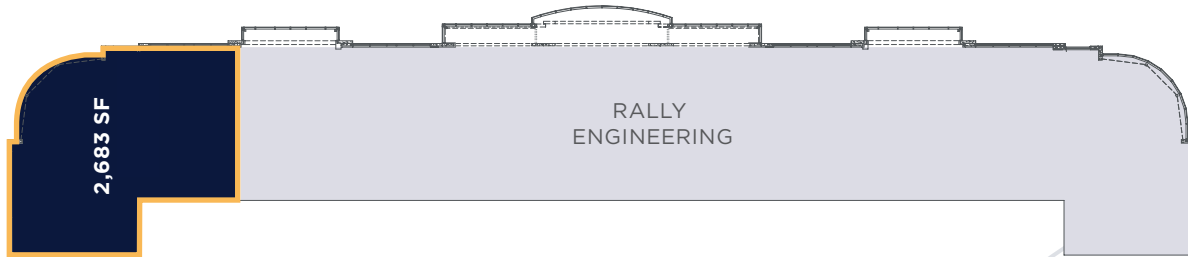

SUITE 250 - 2ND

PORTAGE PLAZA, SHERWOOD PARK, AB

SECOND FLOOR

Conceptual Plan, 4'x4' Design Grid