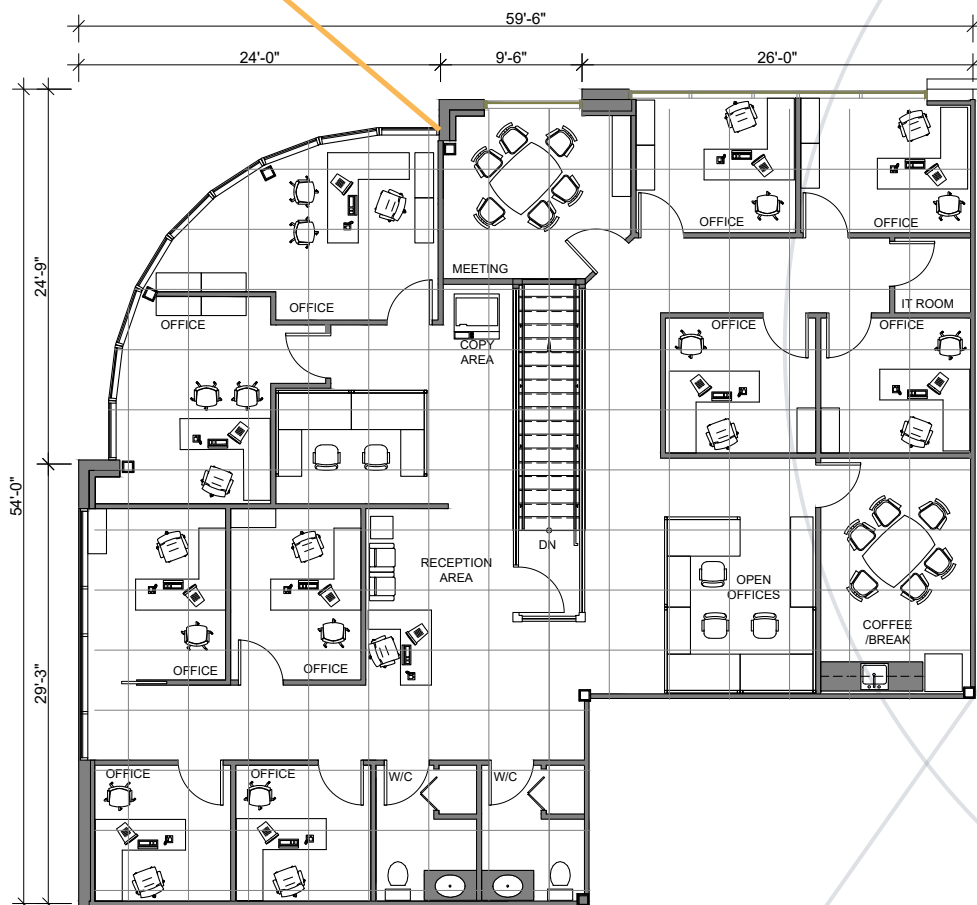

SUITE 250 - 2ND

PORTAGE PLAZA, SHERWOOD PARK, AB

SECOND FLOOR

Conceptual Plan, 4'x4' Design Grid