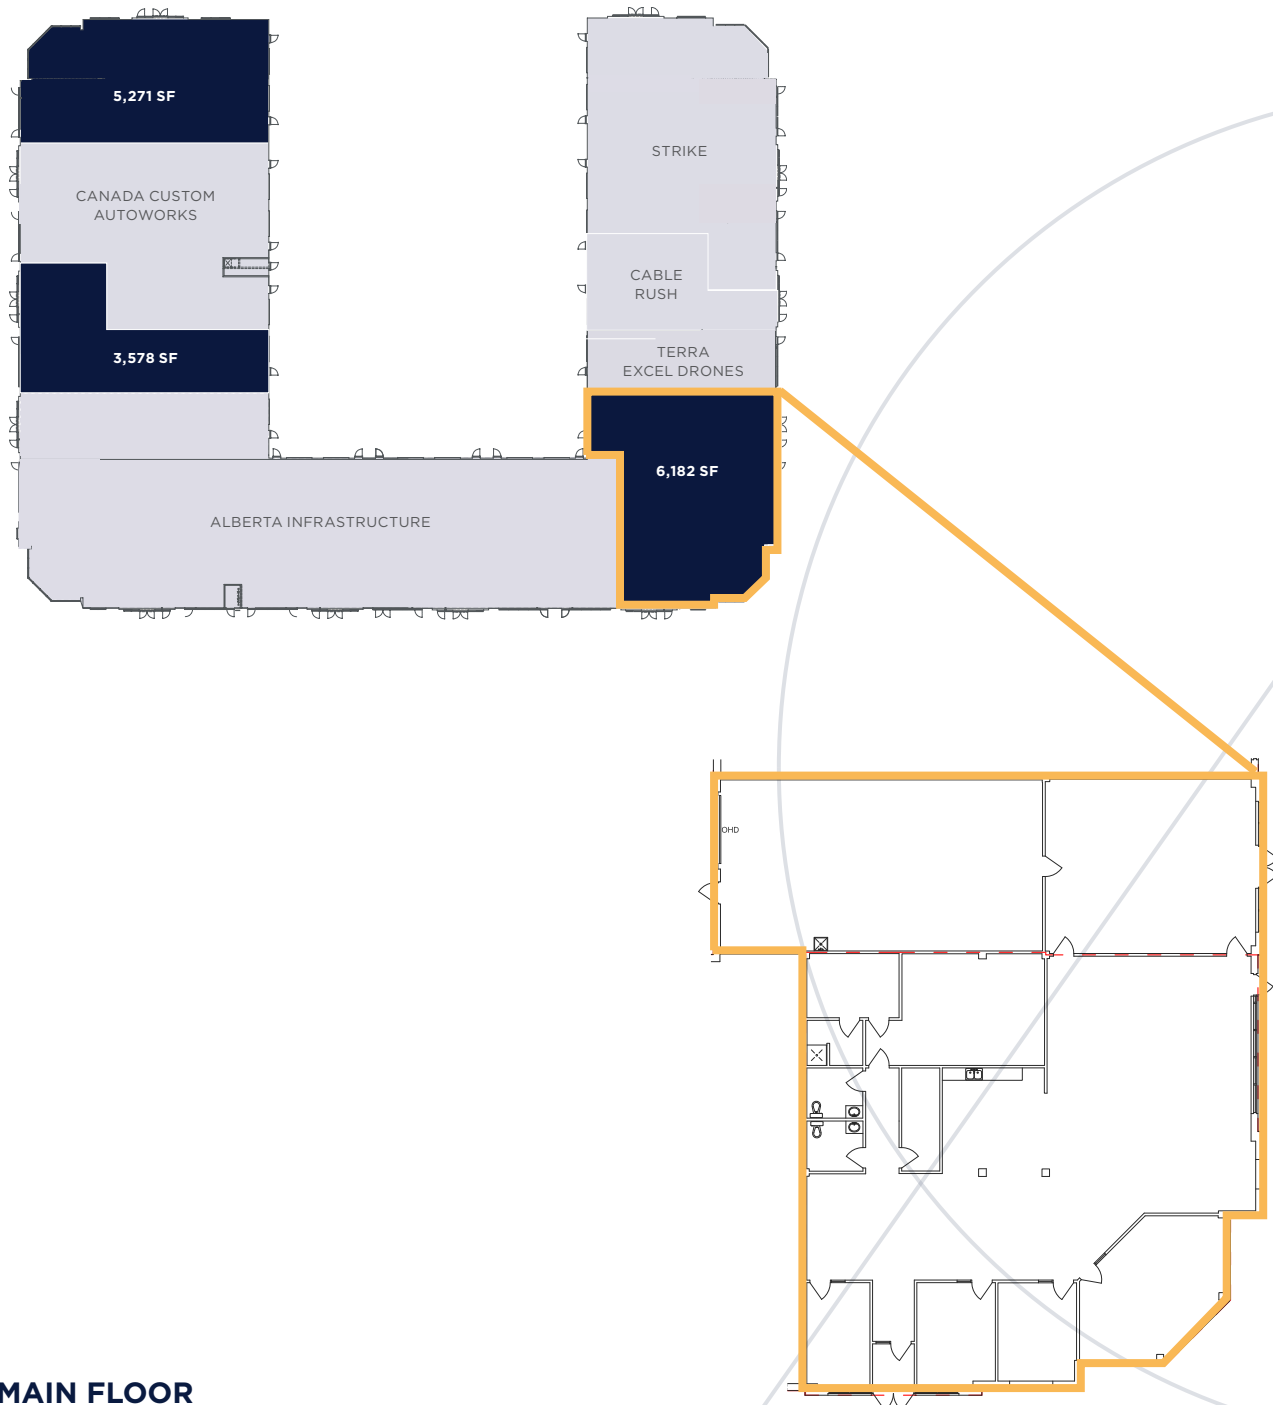

MAIN FLOOR - 6,182 SF

HEARTLAND CENTRE II, FORT SASKATCHEWAN, AB

MAIN FLOOR
Existing Plan