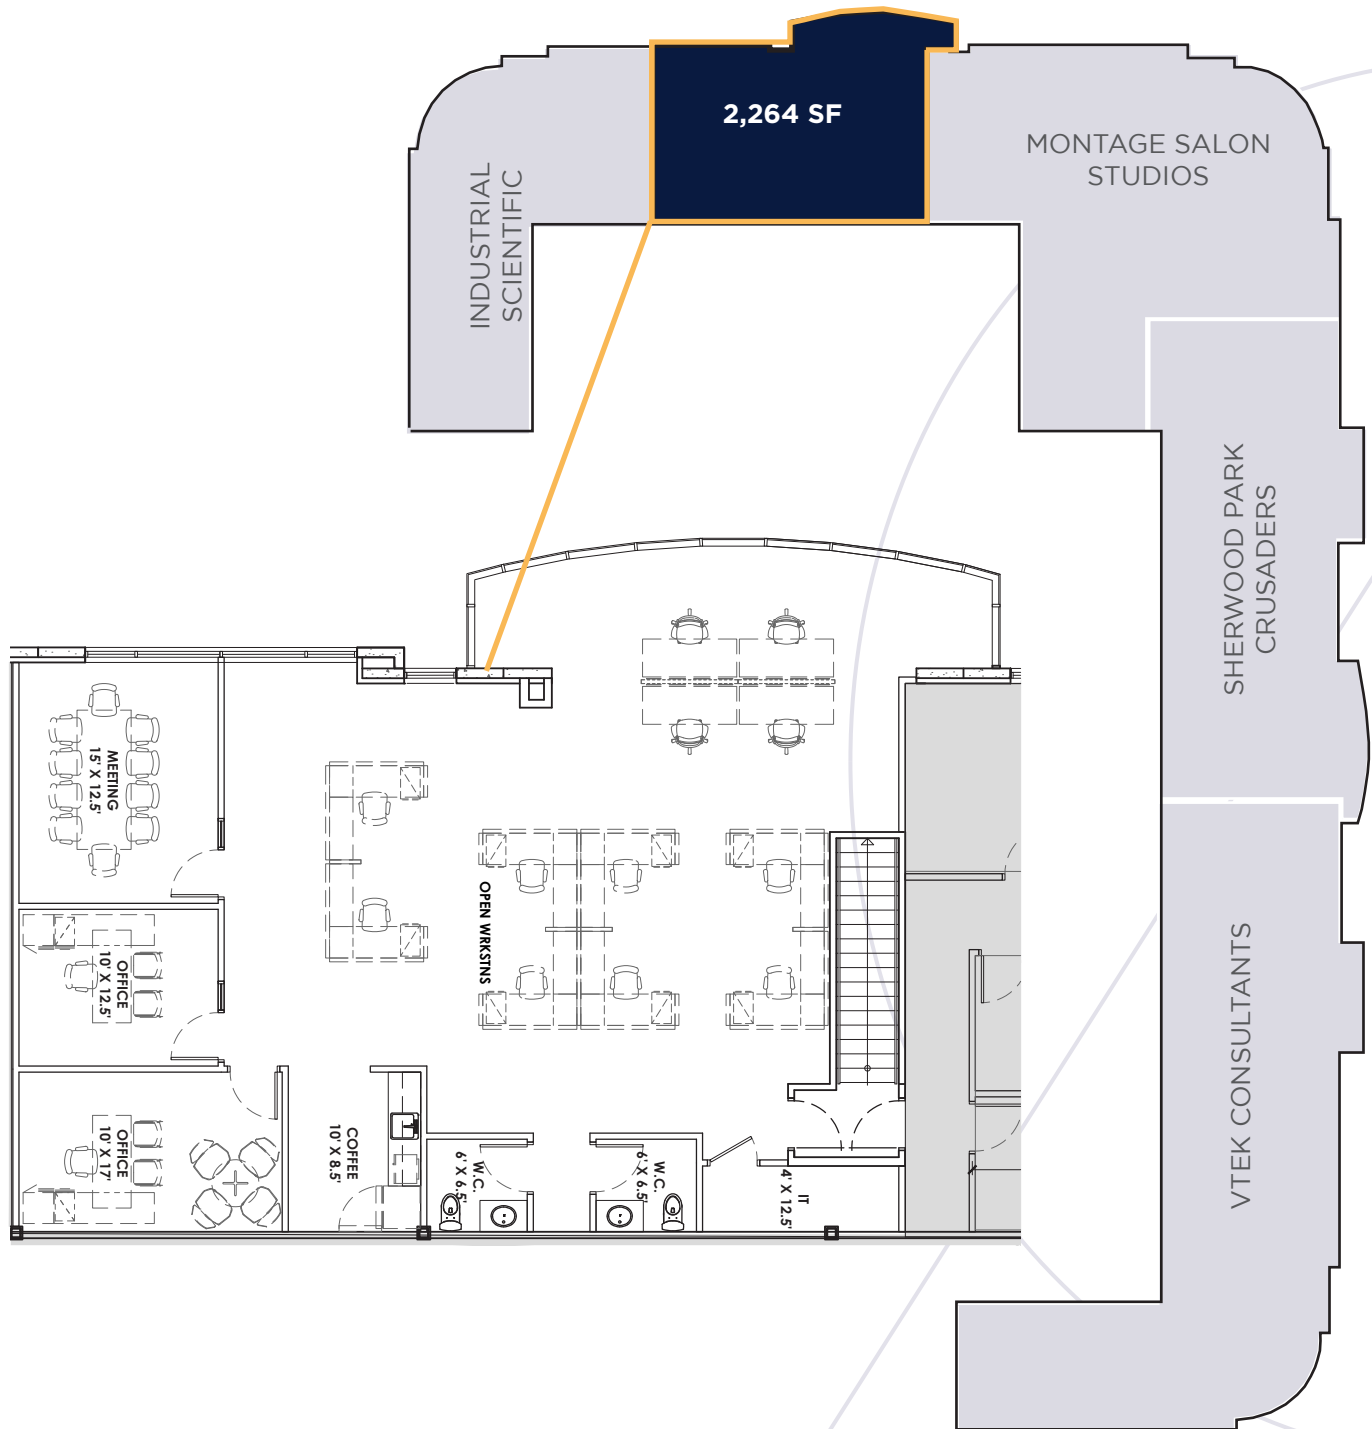

SECOND FLOOR - 2,264 SF
PROVINCIAL PLACE, SHERWOOD PARK, AB

SECOND FLOOR
Conceptual Plan, Show Suite