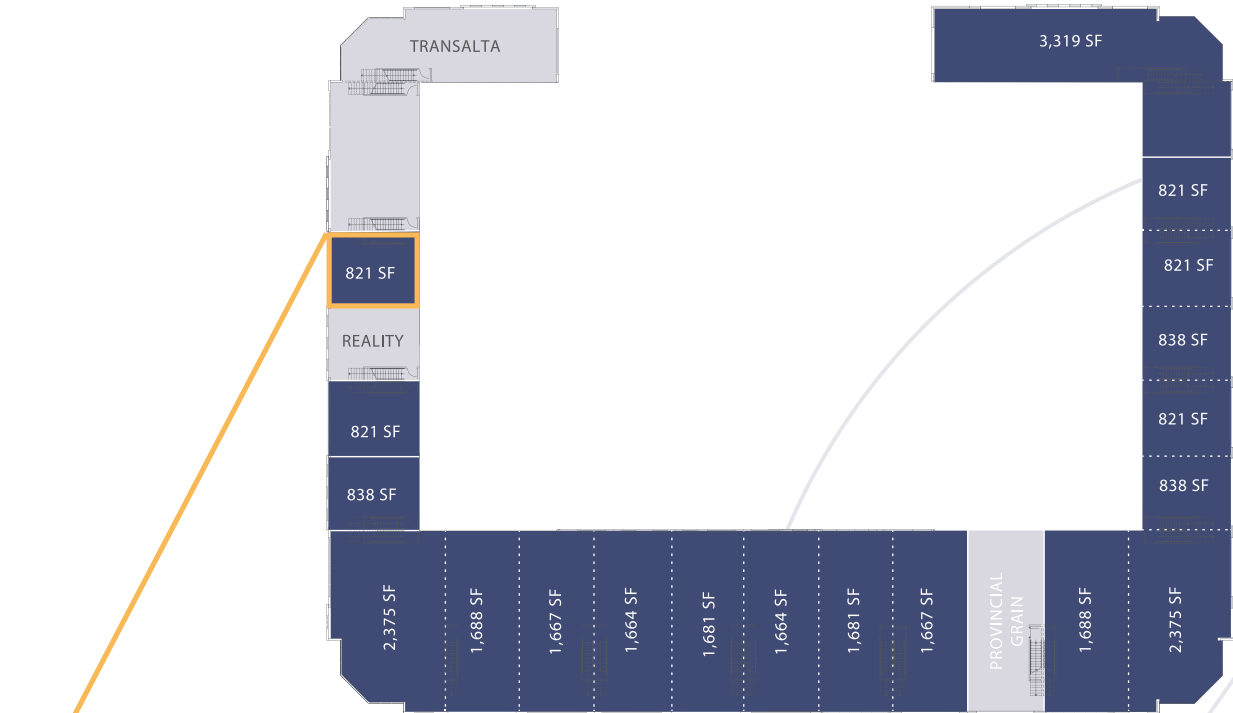

SUITE 112 - 2ND - 821 SF

HEARTLAND CENTRE I, FORT SASKATCHEWAN, AB

2ND FLOOR
Existing Plan, 4'x4' Design Grid