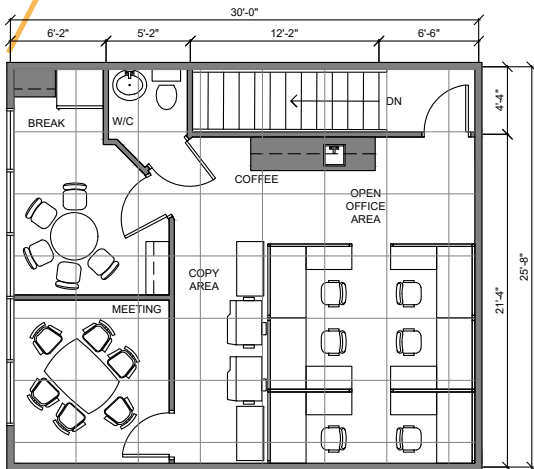

SUITE 112 - 2ND - 821 SF

HEARTLAND CENTRE I, FORT SASKATCHEWAN, AB

2ND FLOOR
Existing Plan, 4'x4' Design Grid