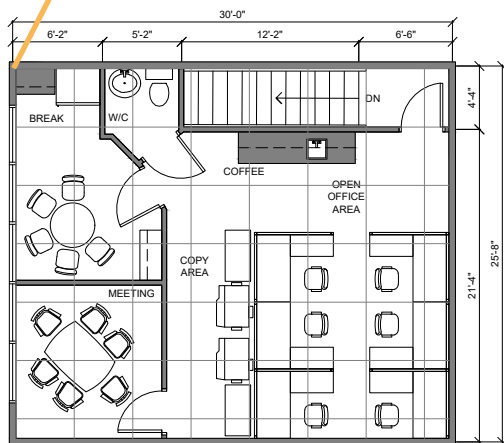

SUITE 112 - 2ND

HEARTLAND CENTRE I, FORT SASKATCHEWAN, AB

SECOND FLOOR

Existing Plan, 4'x4' Design Grid