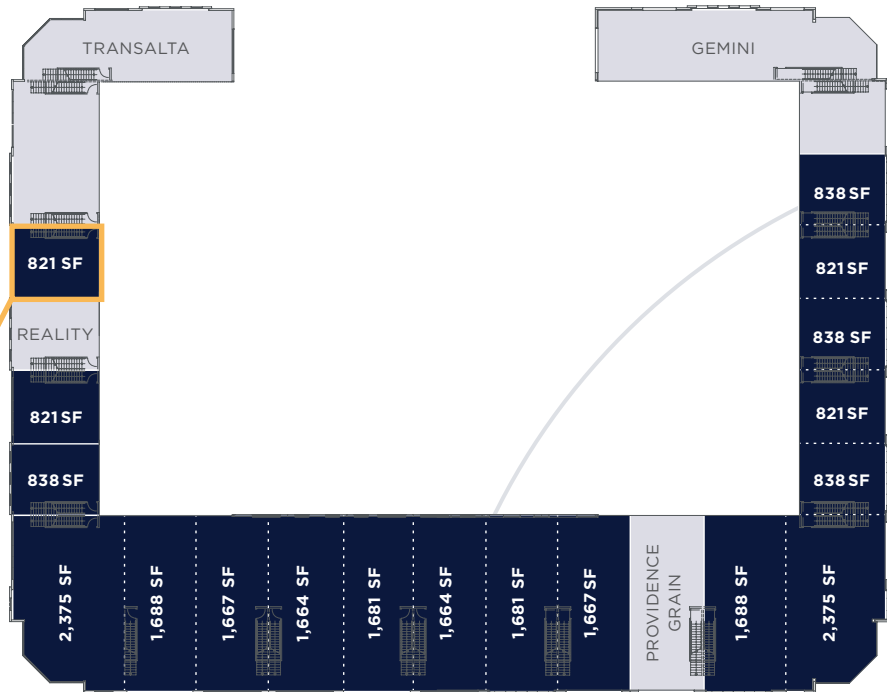

SUITE 112 - 2ND

HEARTLAND CENTRE I, FORT SASKATCHEWAN, AB

SECOND FLOOR

Existing Plan, 4'x4' Design Grid