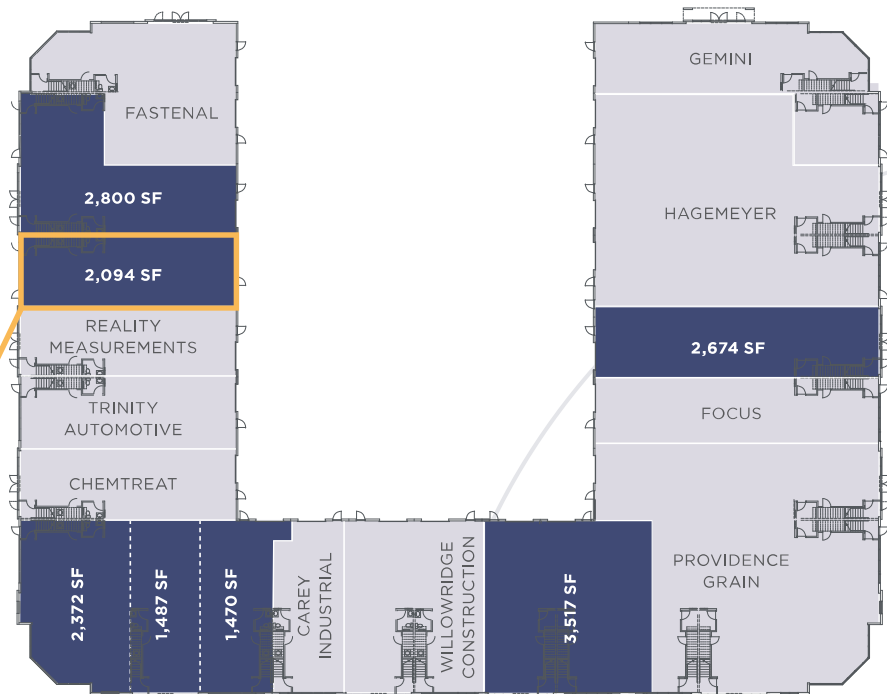

**SUITE 112 - MAIN**

HEARTLAND CENTRE I, FORT SASKATCHEWAN, AB

**MAIN FLOOR**

Existing Plan, 4'x4' Design Grid