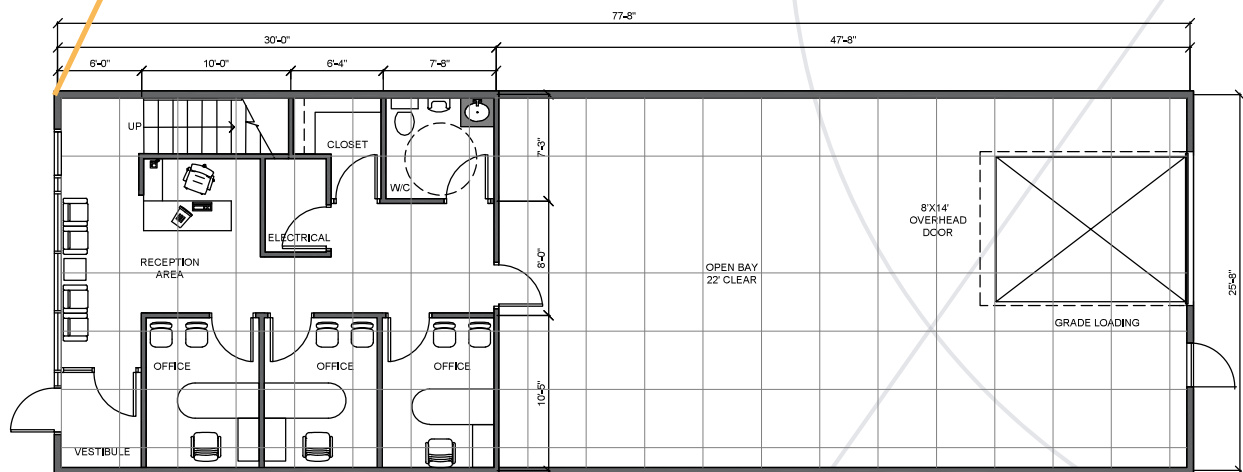

**SUITE 112 - MAIN**

HEARTLAND CENTRE I, FORT SASKATCHEWAN, AB

**MAIN FLOOR**

Existing Plan, 4'x4' Design Grid