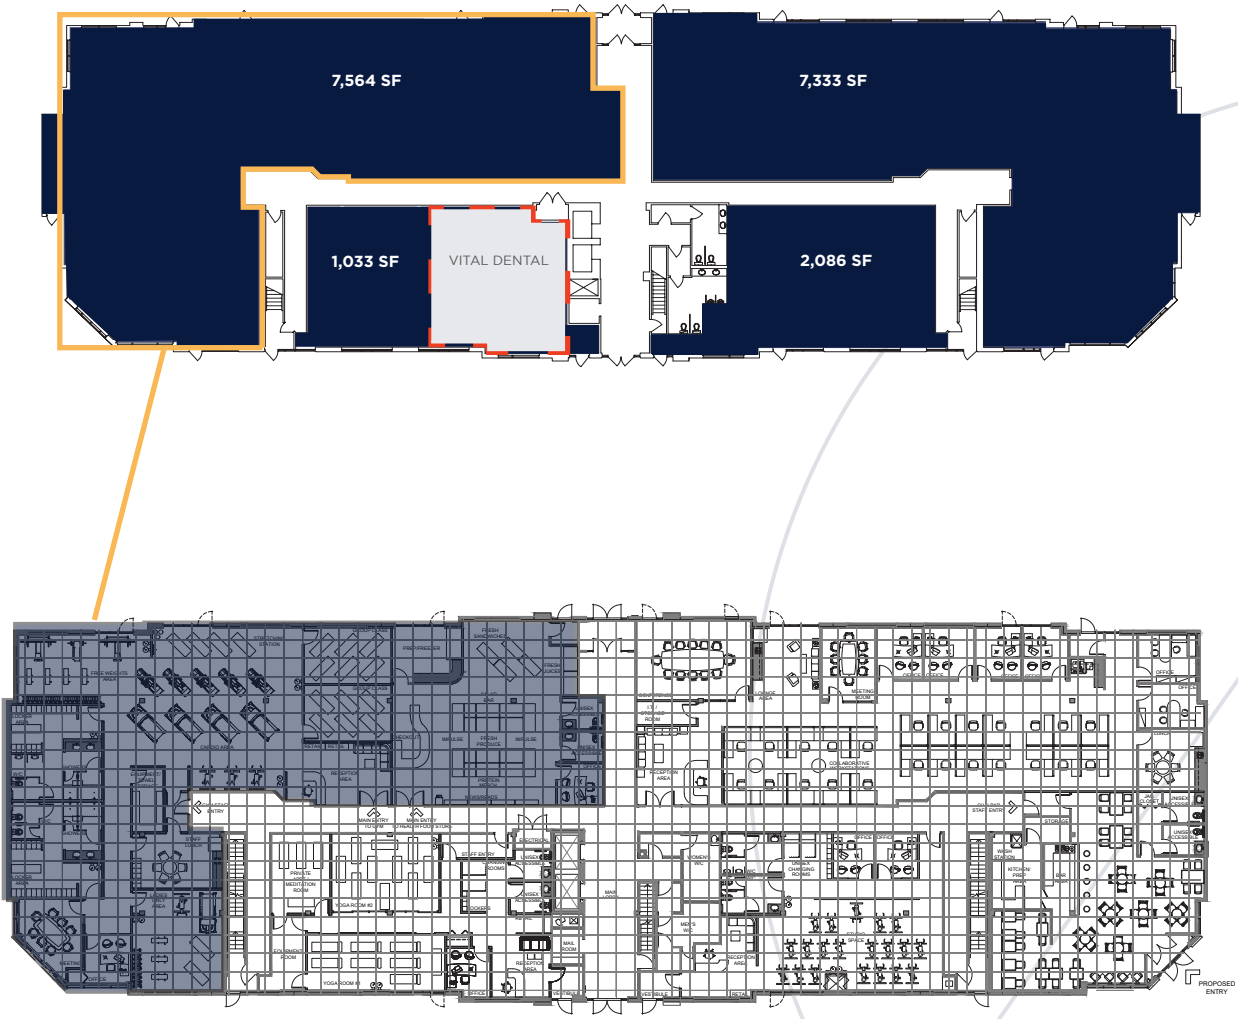

# MAIN FLOOR - 7,564 SF

MILLENNIUM PROFESSIONAL, SHERWOOD PARK, AB

## FIRST FLOOR

Conceptual Plan, 4'x4' Design Grid