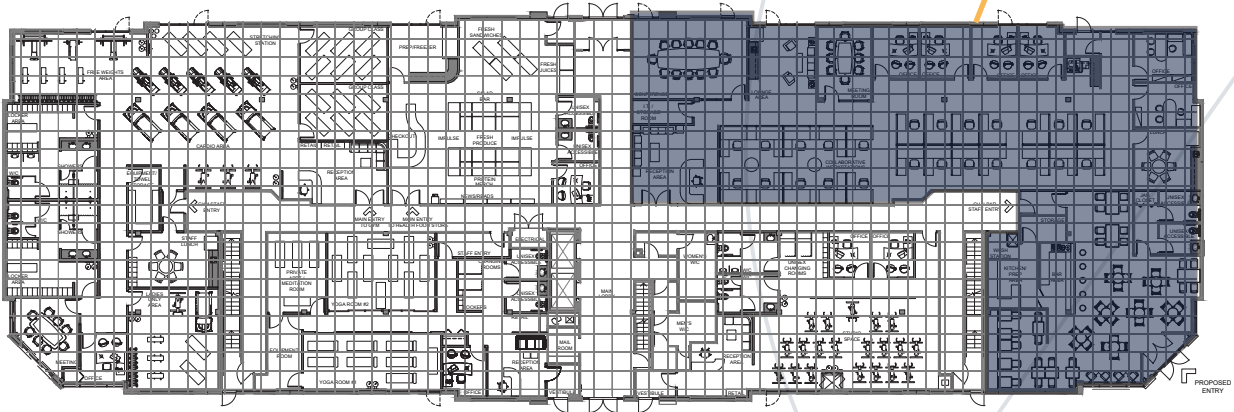

# MAIN FLOOR - 7,333 SF

MILLENNIUM PROFESSIONAL, SHERWOOD PARK, AB

## FIRST FLOOR

Conceptual Plan, 4'x4' Design Grid