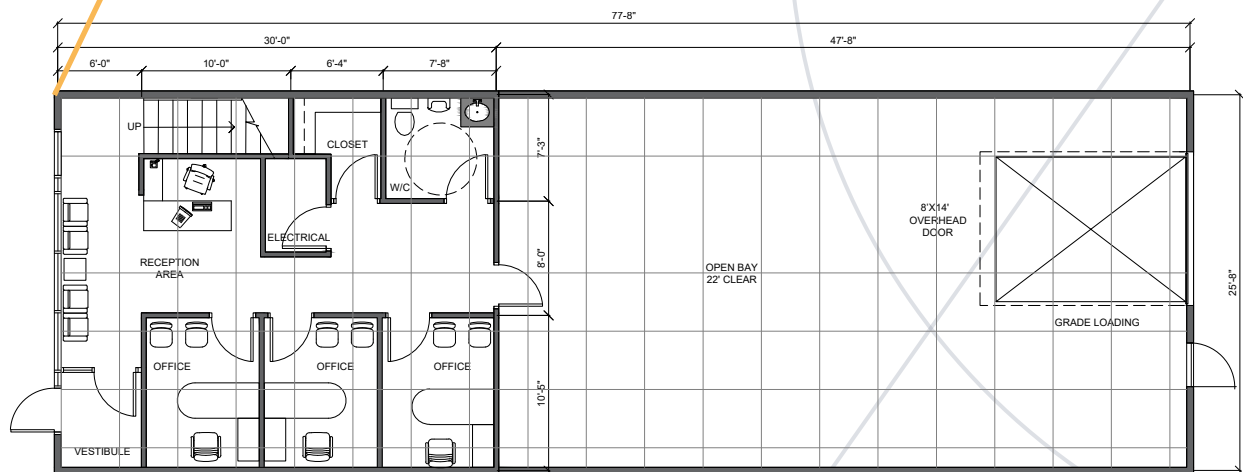

SUITE 112 - MAIN

HEARTLAND CENTRE I, FORT SASKATCHEWAN, AB

MAIN FLOOR

Existing Plan, 4'x4' Design Grid