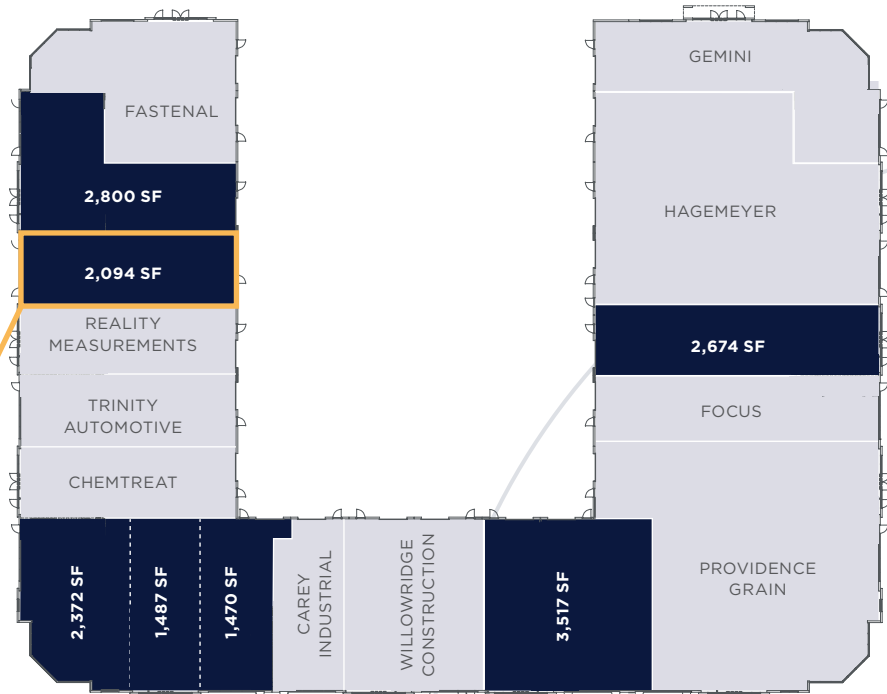

SUITE 112 - MAIN

HEARTLAND CENTRE I, FORT SASKATCHEWAN, AB

MAIN FLOOR

Existing Plan, 4'x4' Design Grid