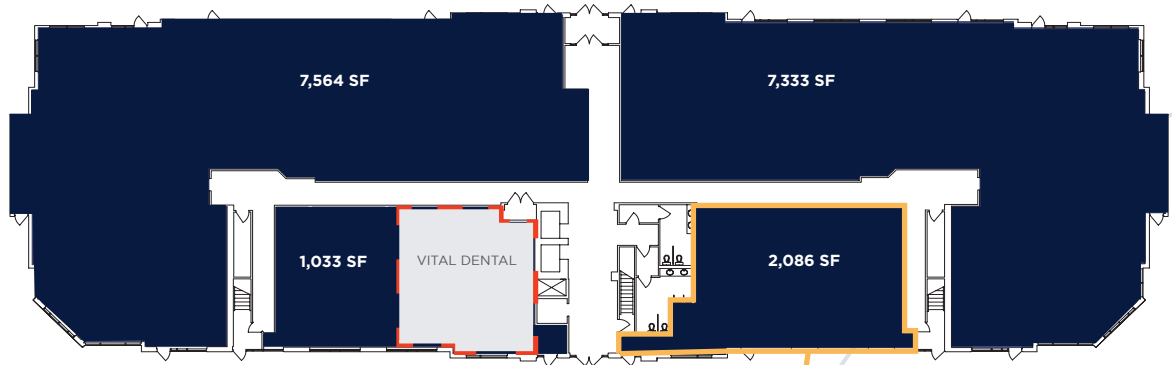

MAIN FLOOR - 2,086 SF

MILLENNIUM PROFESSIONAL, SHERWOOD PARK, AB

FIRST FLOOR

Conceptual Plan, 4'x4' Design Grid