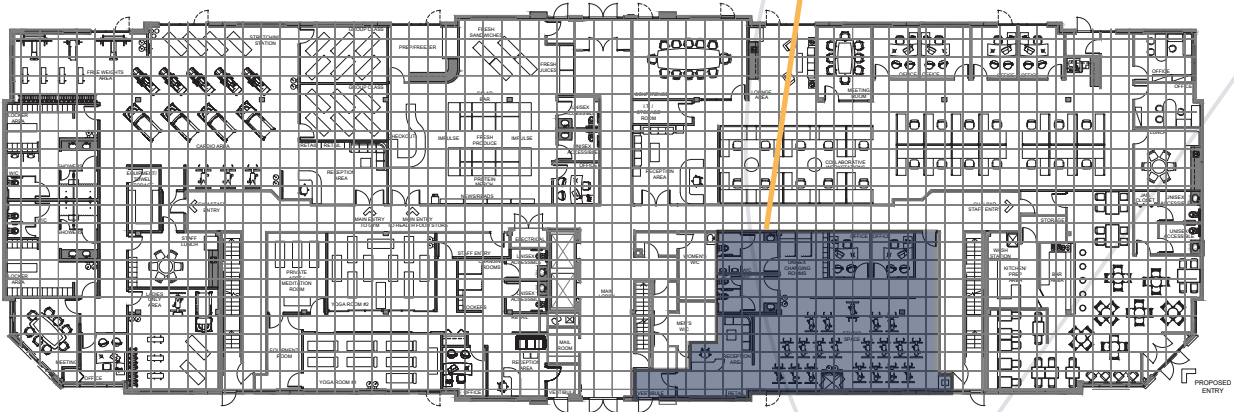

MAIN FLOOR - 2,086 SF

MILLENNIUM PROFESSIONAL, SHERWOOD PARK, AB

FIRST FLOOR

Conceptual Plan, 4'x4' Design Grid