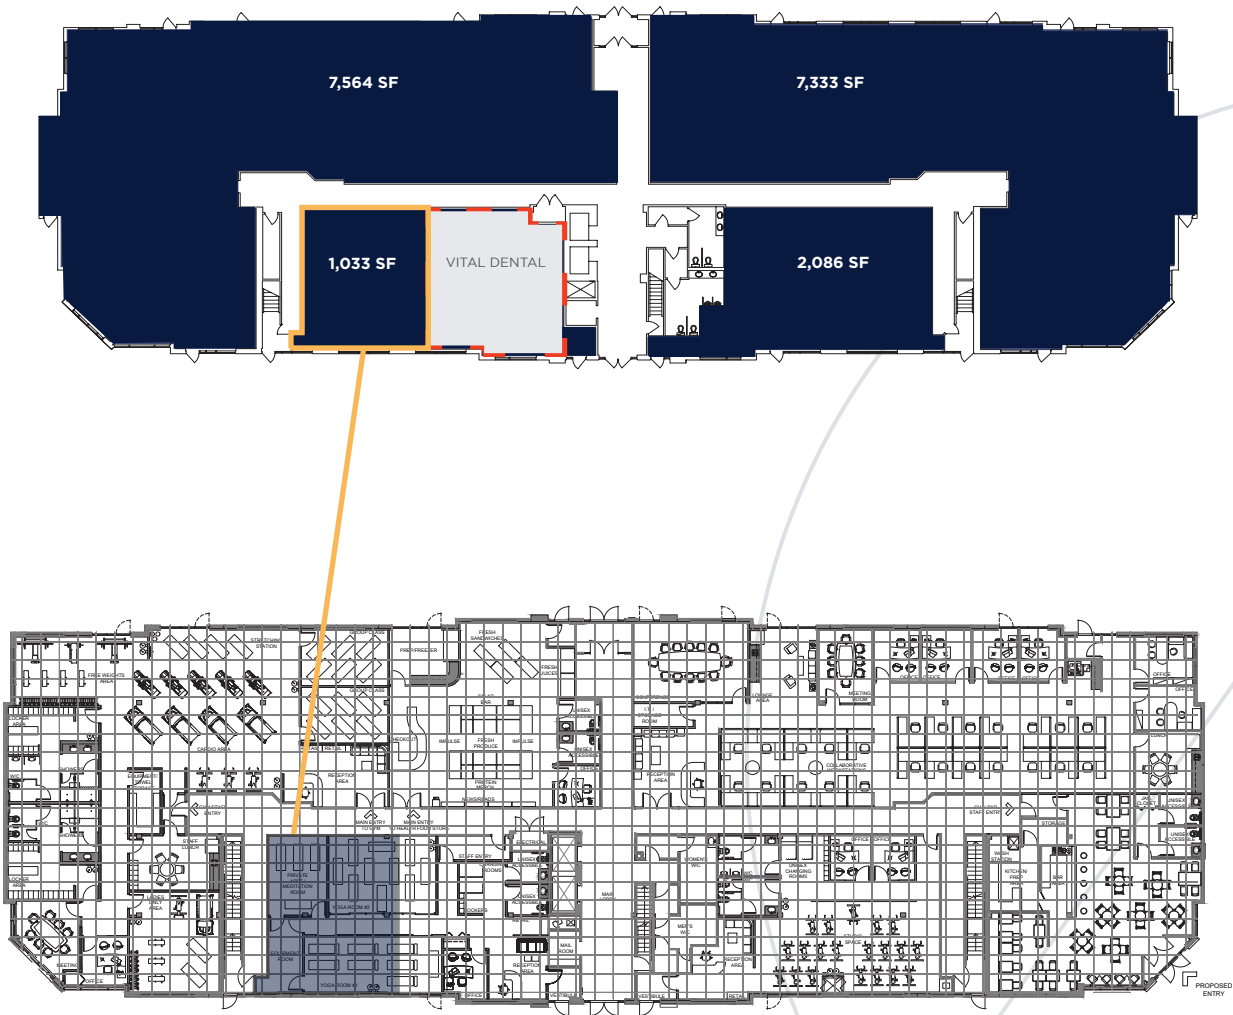

# MAIN FLOOR - 1,033 SF

MILLENNIUM PROFESSIONAL, SHERWOOD PARK, AB

## FIRST FLOOR

Conceptual Plan, 4'x4' Design Grid