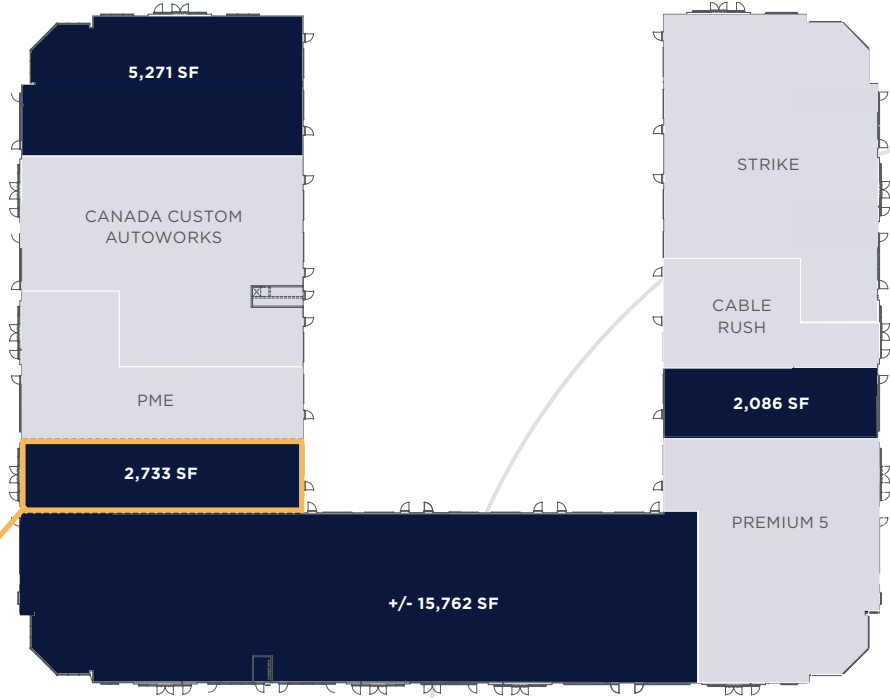

**MAIN FLOOR - 2,733 SF**

HEARTLAND CENTRE II, FORT SASKATCHEWAN, AB

**MAIN FLOOR**

Existing Plan, 4'x4' Design Grid