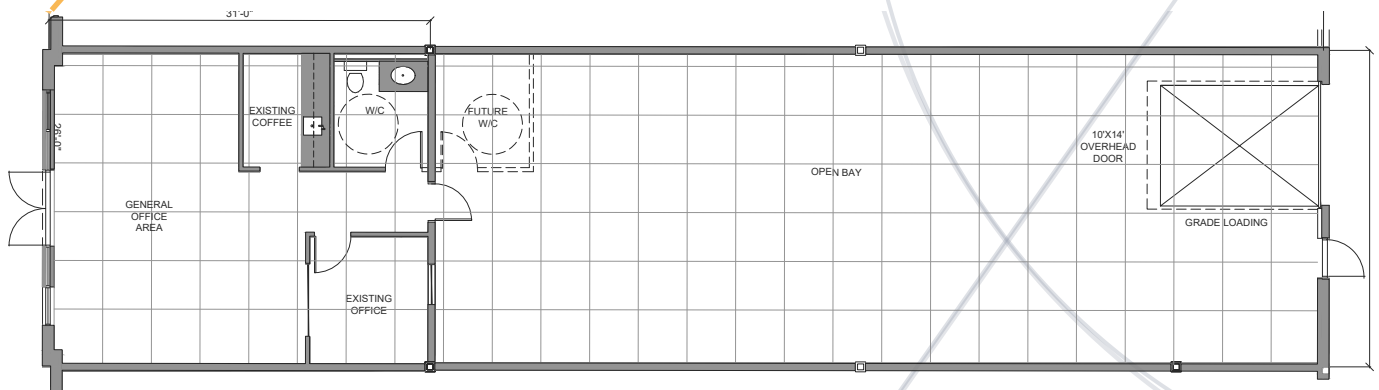

**MAIN FLOOR - 2,733 SF**

HEARTLAND CENTRE II, FORT SASKATCHEWAN, AB

**MAIN FLOOR**

Existing Plan, 4'x4' Design Grid