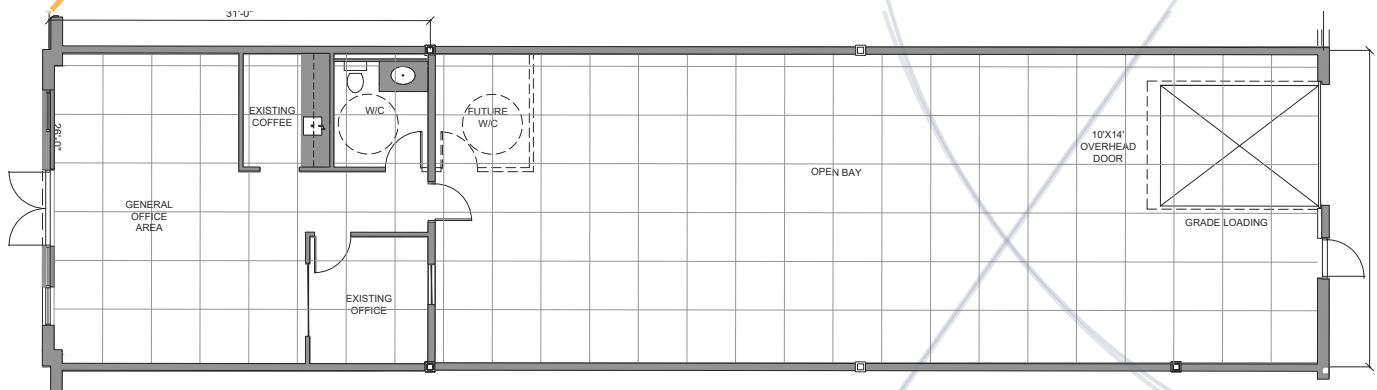

**MAIN FLOOR - 2,733 SF**

HEARTLAND CENTRE II, FORT SASKATCHEWAN, AB

**MAIN FLOOR**

Existing Plan, 4'x4' Design Grid