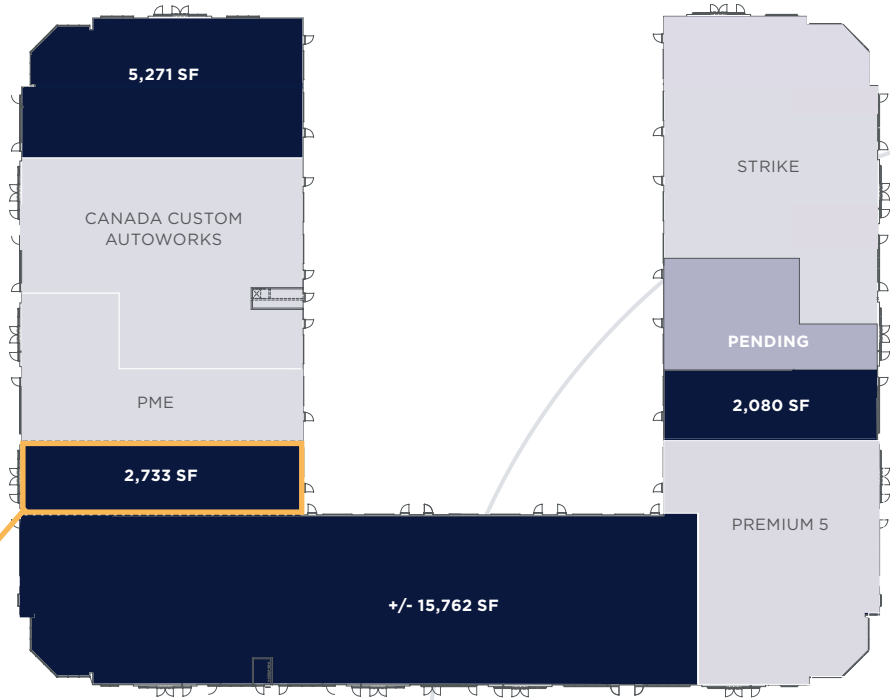

**MAIN FLOOR - 2,733 SF**

HEARTLAND CENTRE II, FORT SASKATCHEWAN, AB

**MAIN FLOOR**

Existing Plan, 4'x4' Design Grid