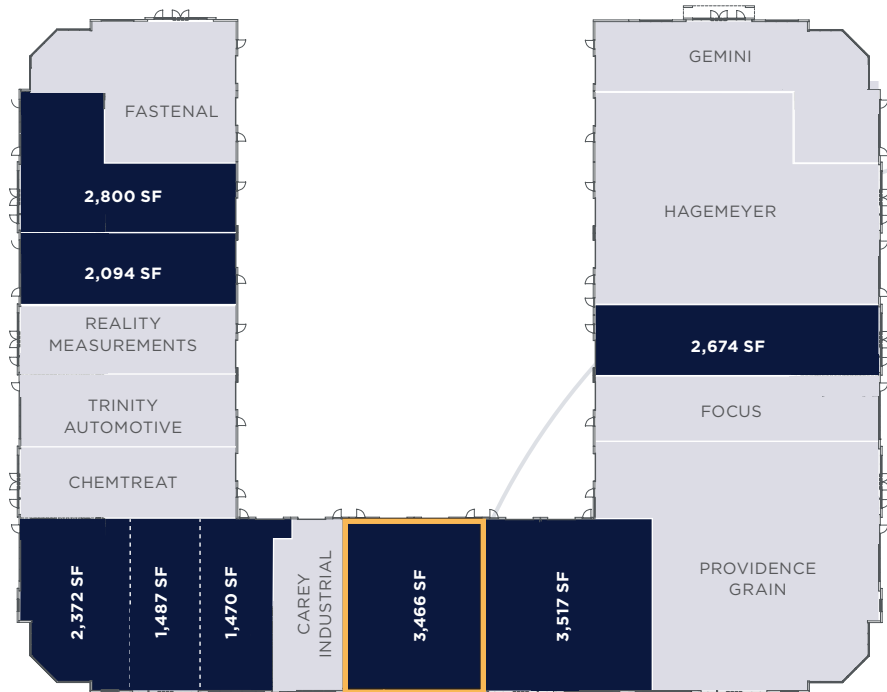

**SUITE 148 - MAIN - 3,466 SF**

HEARTLAND CENTRE I, FORT SASKATCHEWAN, AB

**MAIN FLOOR**

Existing Plan 5'x5' Design Grid