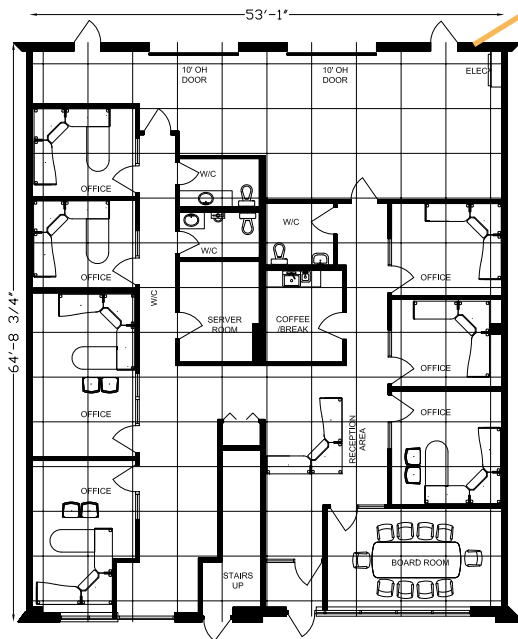

**SUITE 148 - MAIN - 3,466 SF**

HEARTLAND CENTRE I, FORT SASKATCHEWAN, AB

**MAIN FLOOR**

Existing Plan 5'x5' Design Grid