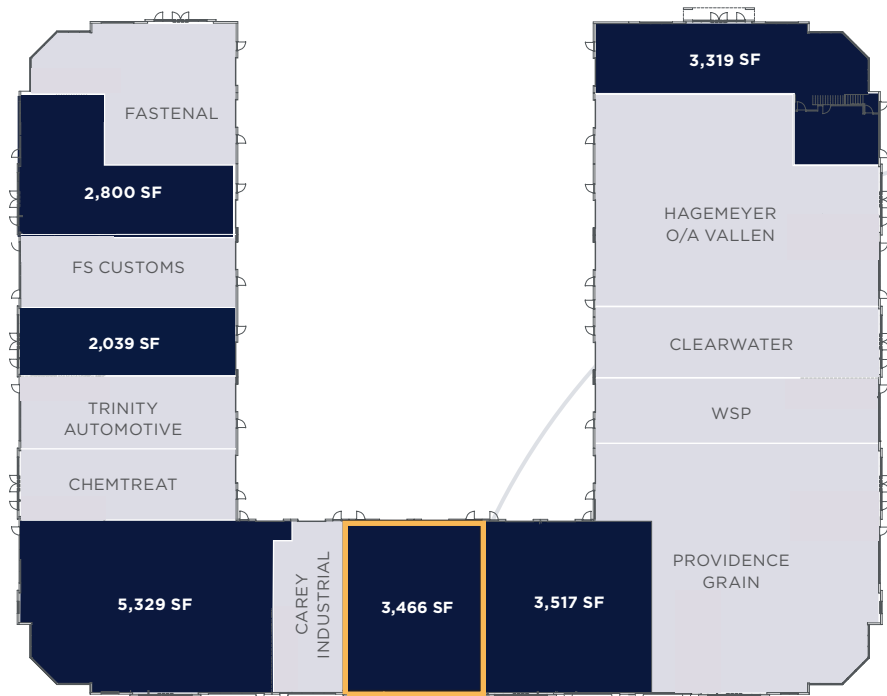

**SUITE 148 - MAIN - 3,466 SF**  
HEARTLAND CENTRE I, FORT SASKATCHEWAN, AB

**MAIN FLOOR**

Existing Plan 5'x5' Design Grid