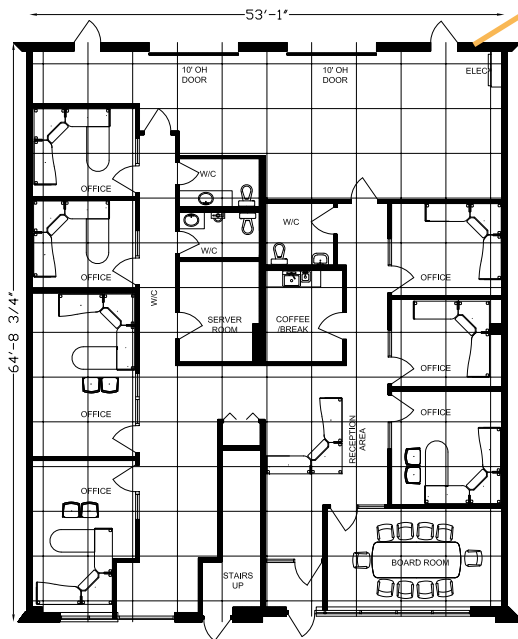

**SUITE 148 - MAIN - 3,466 SF**  
HEARTLAND CENTRE I, FORT SASKATCHEWAN, AB

**MAIN FLOOR**

Existing Plan 5'x5' Design Grid