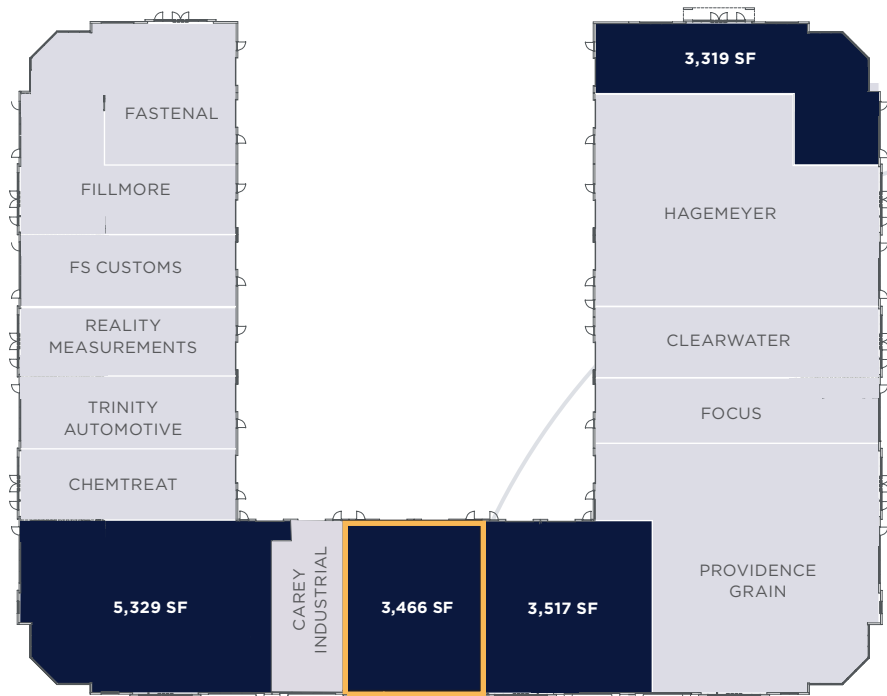

**SUITE 148 - MAIN - 3,466 SF**

HEARTLAND CENTRE I, FORT SASKATCHEWAN, AB

**MAIN FLOOR**

Existing Plan 5'x5' Design Grid