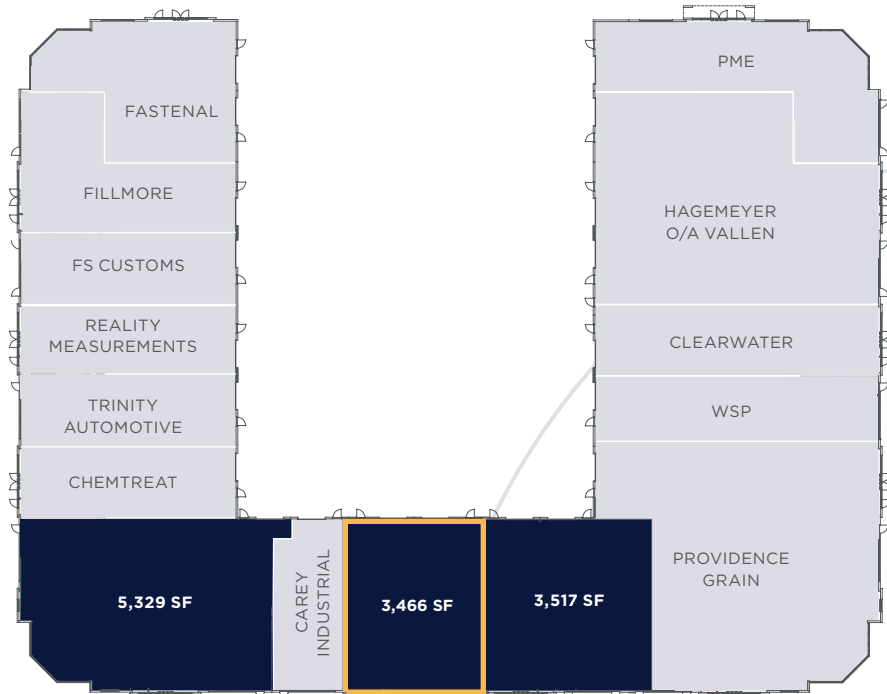

**SUITE 148 - MAIN - 3,466 SF**

HEARTLAND CENTRE I, FORT SASKATCHEWAN, AB

**MAIN FLOOR**

Existing Plan 5'x5' Design Grid