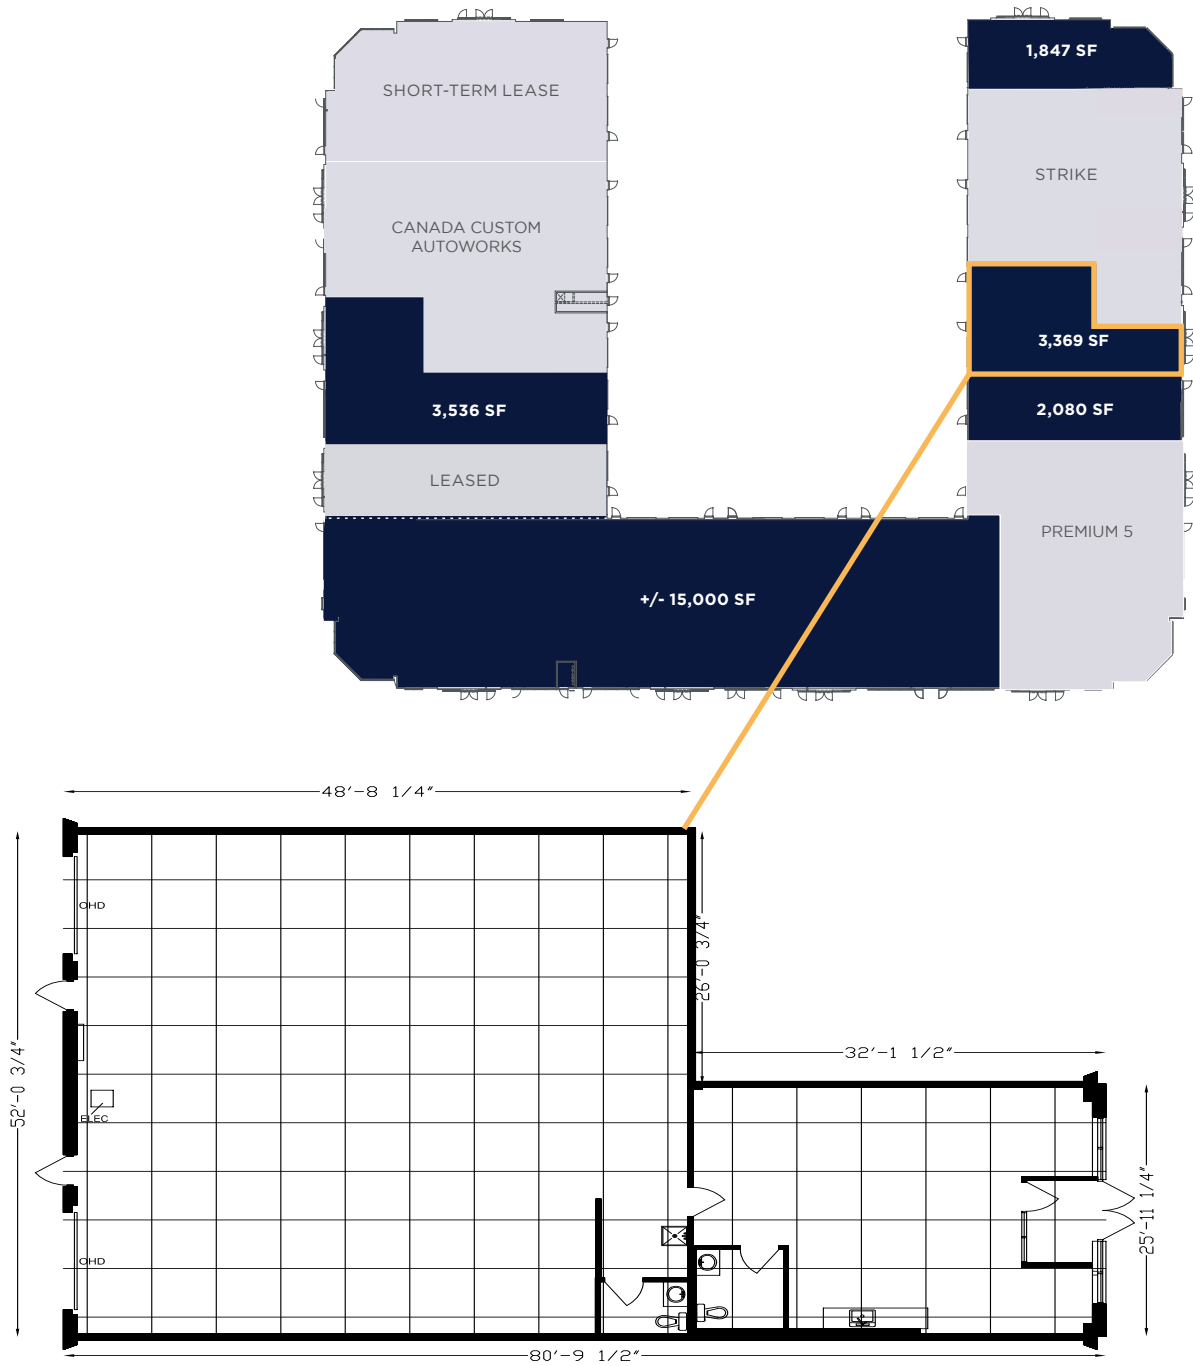

**MAIN FLOOR - 3,369 SF**

HEARTLAND CENTRE II, FORT SASKATCHEWAN, AB

**MAIN FLOOR**

Existing Plan, 5'x 5' Design Grid