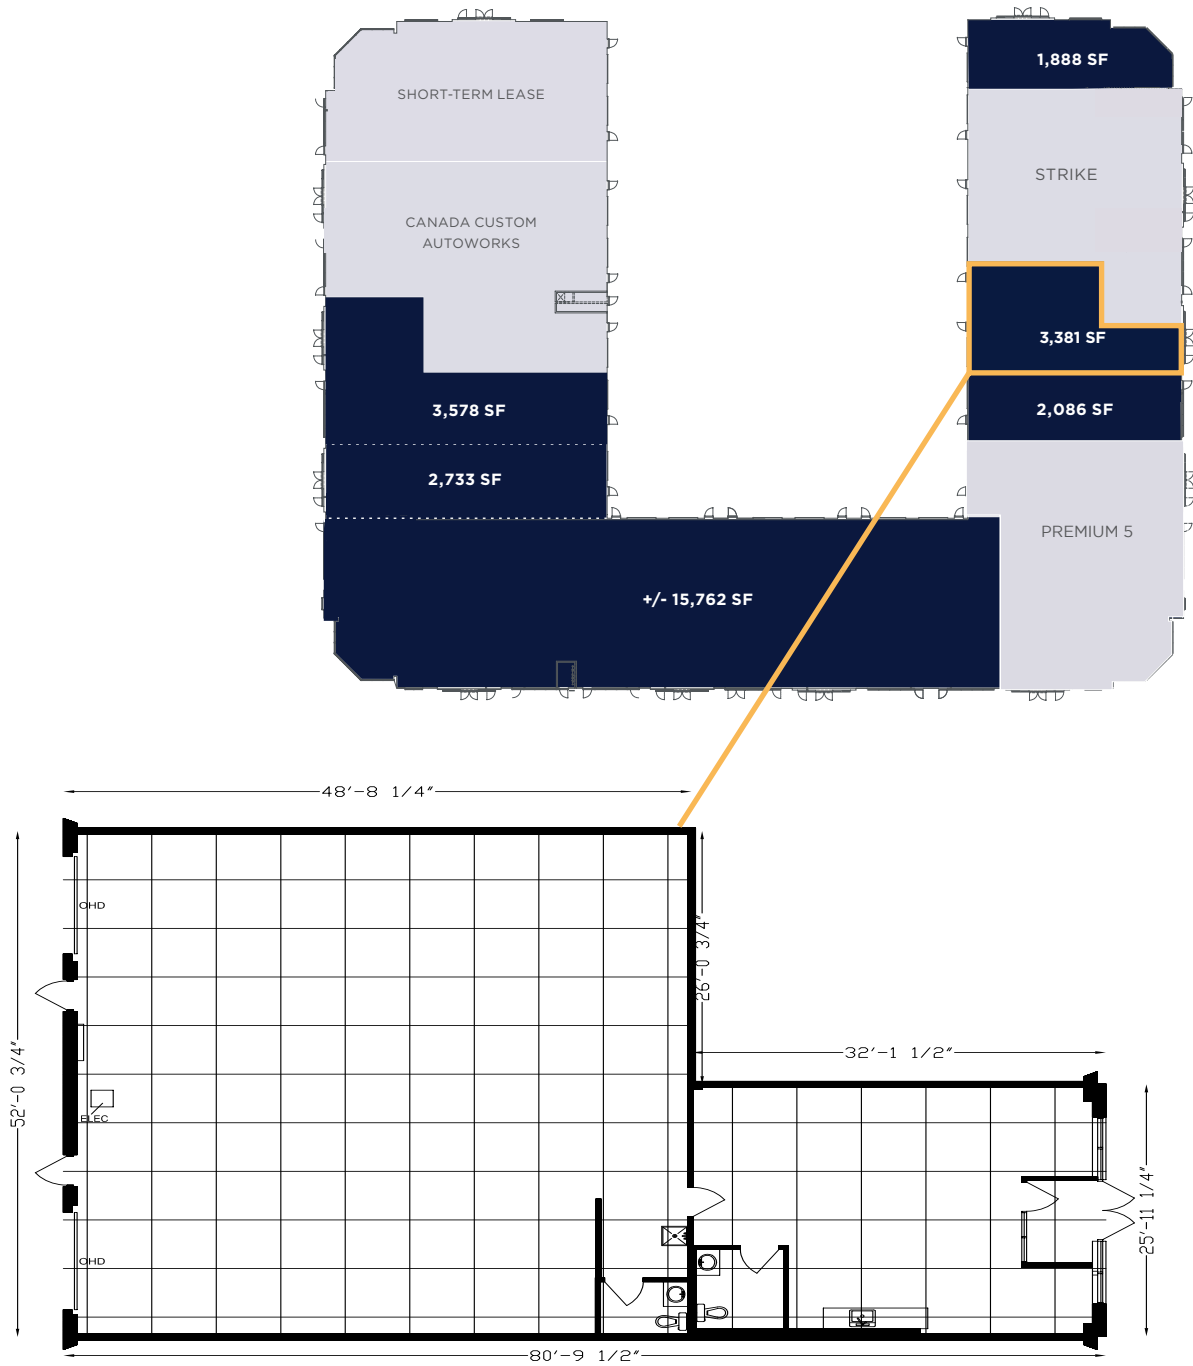

**MAIN FLOOR - 3,381 SF**

HEARTLAND CENTRE II, FORT SASKATCHEWAN, AB

**MAIN FLOOR**

Existing Plan, 5'x 5' Design Grid