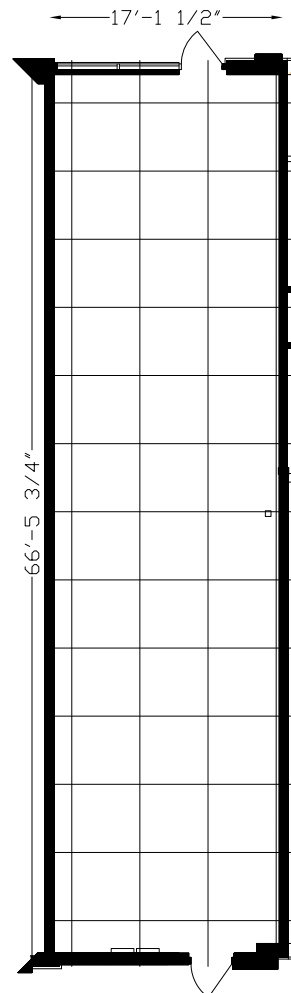

SUITE 210 - 1,140 SF

220 LAKELAND DRIVE, SHERWOOD PARK, AB

MAIN FLOOR
Existing Base Building Plan