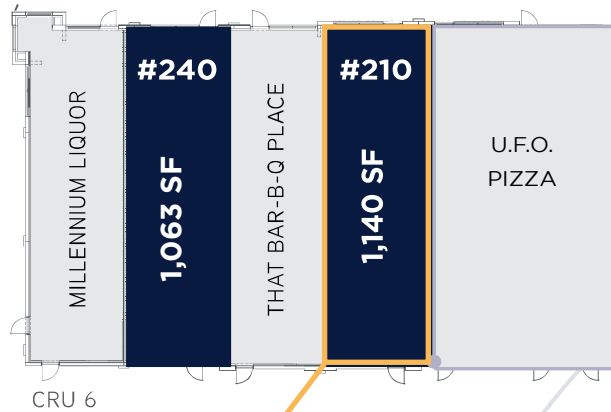

SUITE 210 - 1,140 SF

220 LAKELAND DRIVE, SHERWOOD PARK, AB

MAIN FLOOR
Existing Base Building Plan