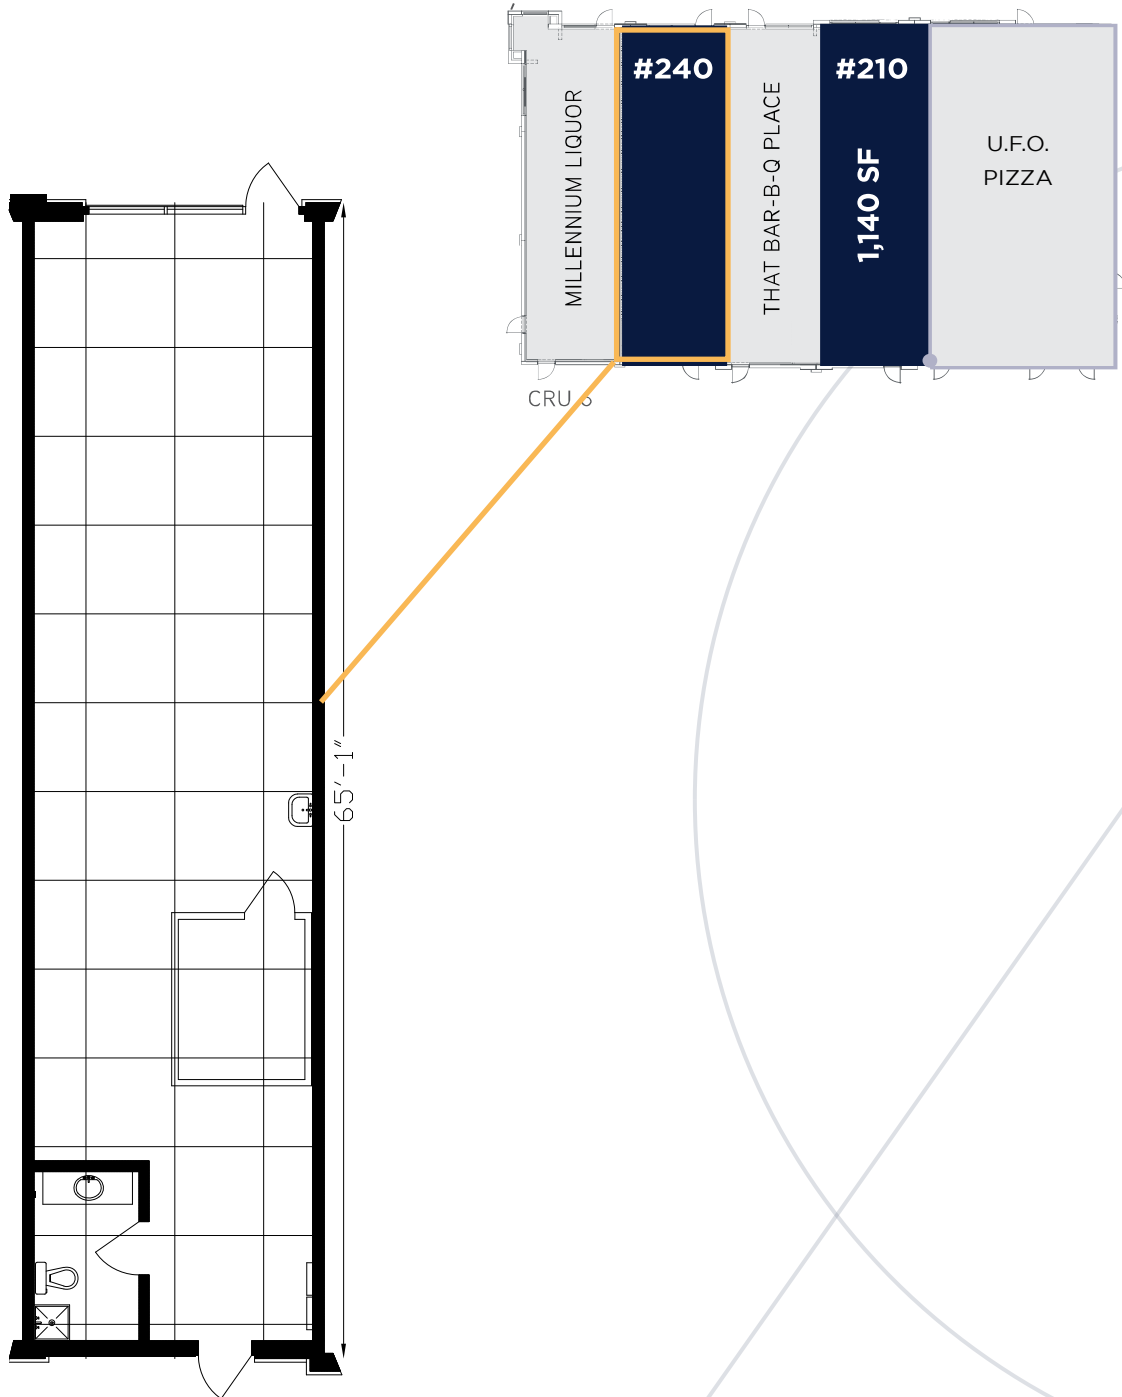

SUITE 240 - 1,063 SF

220 LAKELAND DRIVE, SHERWOOD PARK, AB

MAIN FLOOR

Existing Plan, 4'x4' Design Grid