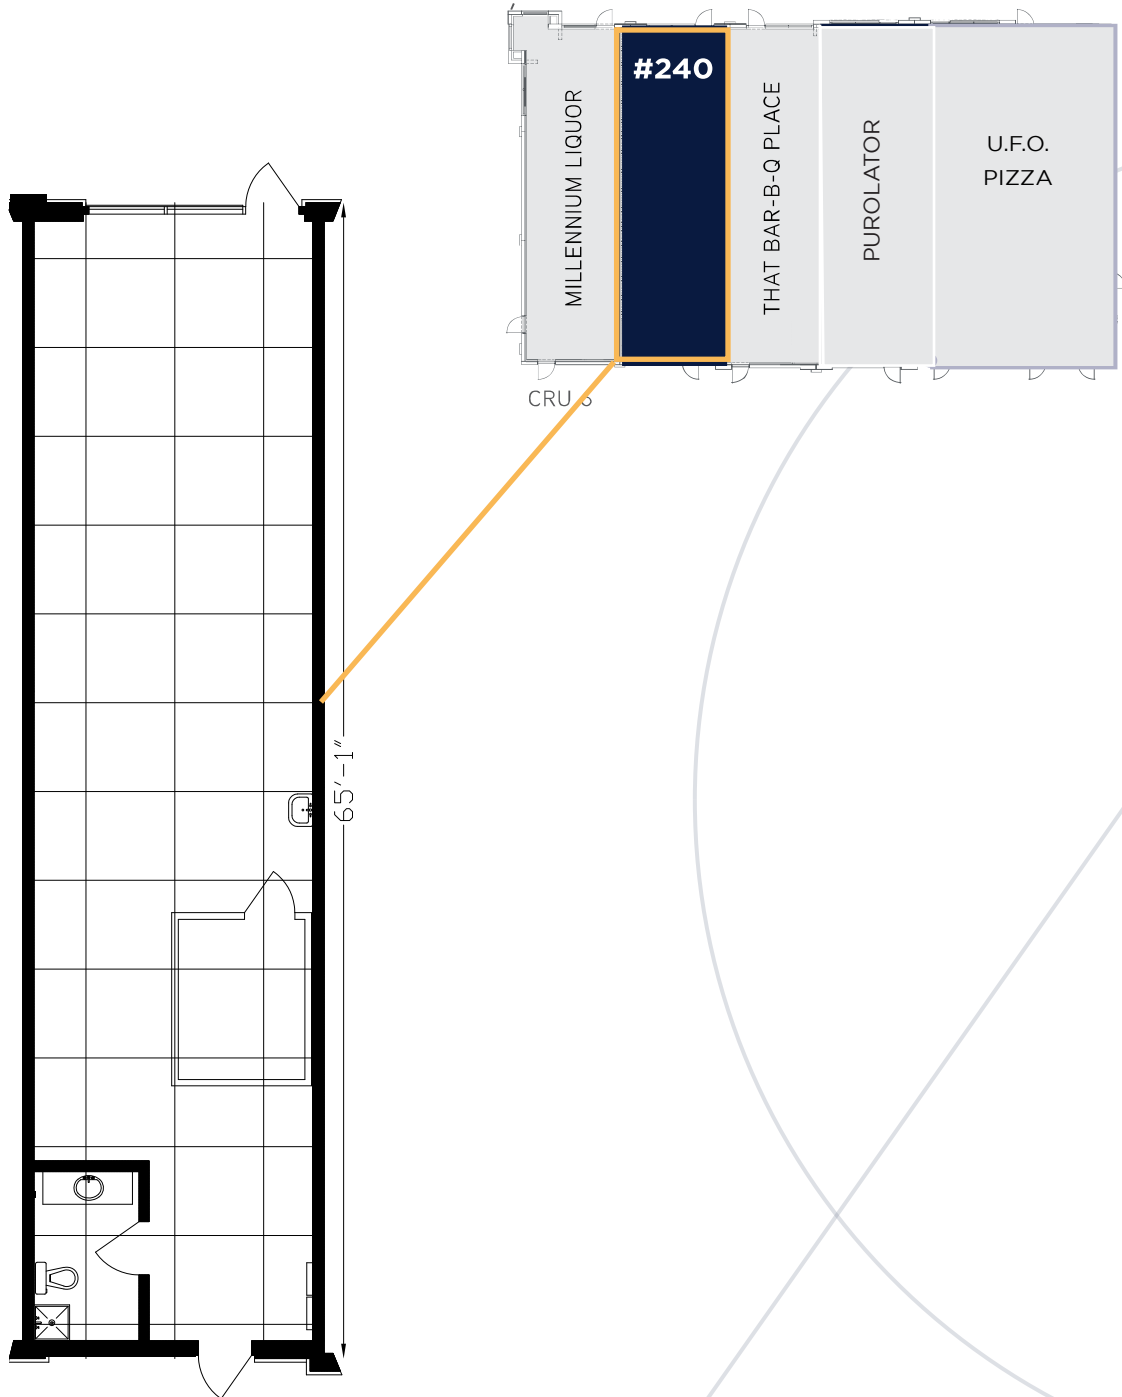

SUITE 240 - 1,063 SF

220 LAKELAND DRIVE, SHERWOOD PARK, AB

MAIN FLOOR

Existing Plan, 4'x4' Design Grid