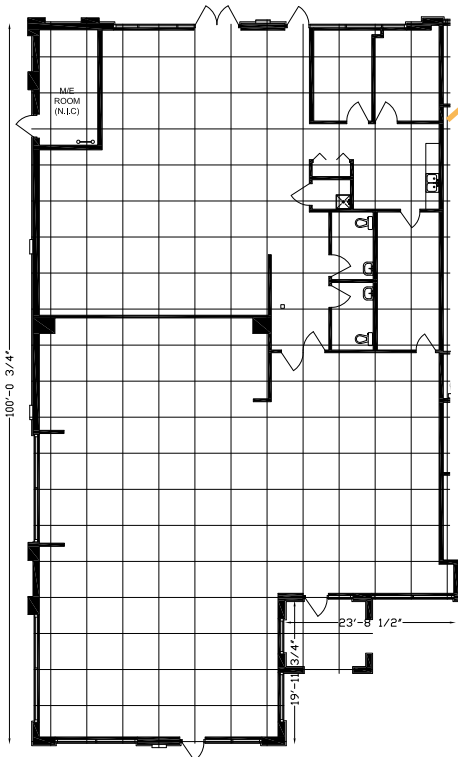

SUITE 510 - 2,244 SF

220 LAKELAND DRIVE, SHERWOOD PARK

MAIN FLOOR - CONTIGUOUS UP TO 10,445 SF

Existing Plan, 5'x5' Design Grid