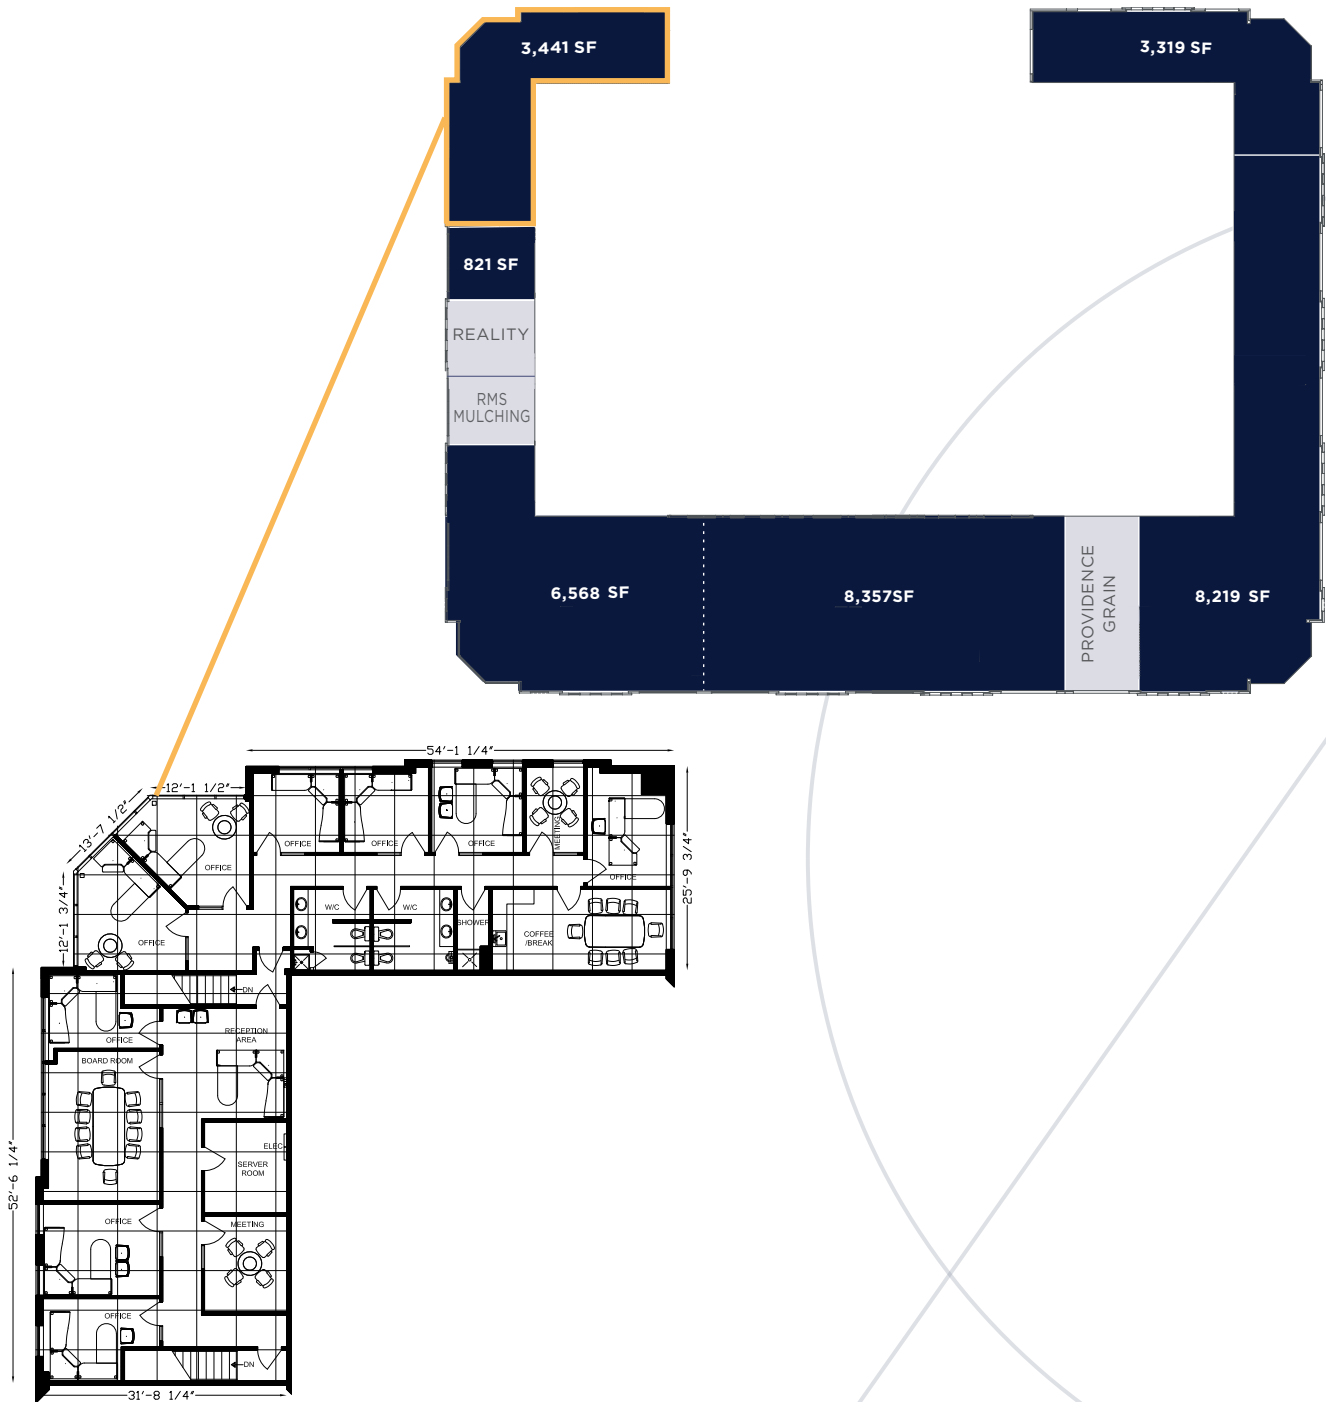

SUITE 204 - 2ND FLOOR - 3,441 SF
HEARTLAND CENTRE I, FORT SASKATCHEWAN, AB

SECOND FLOOR

As Built Plan, 5'x5' Design Grid