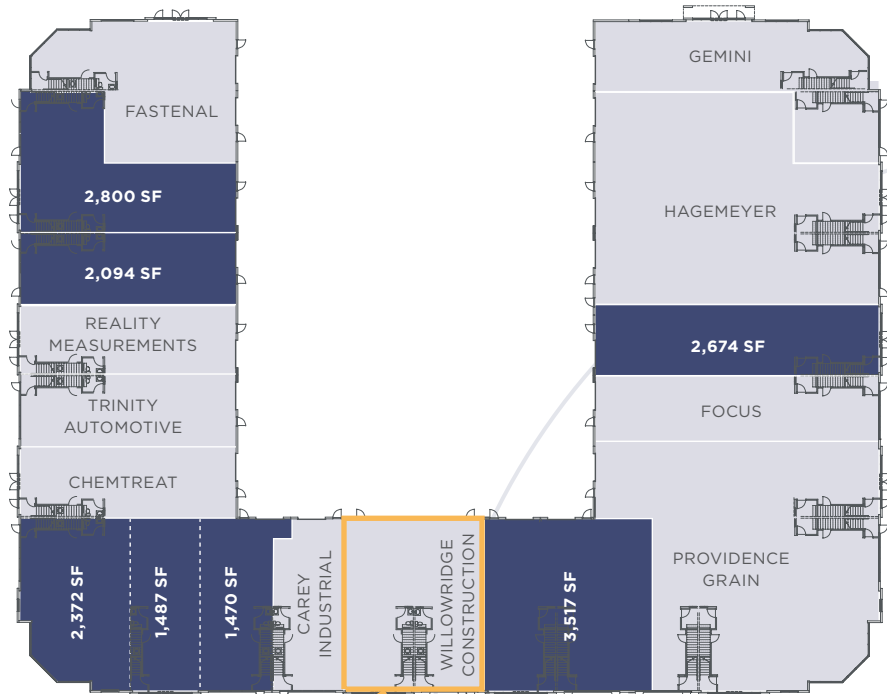

SUITE 148 - MAIN

HEARTLAND CENTRE I, FORT SASKATCHEWAN, AB

MAIN FLOOR
Existing Plan