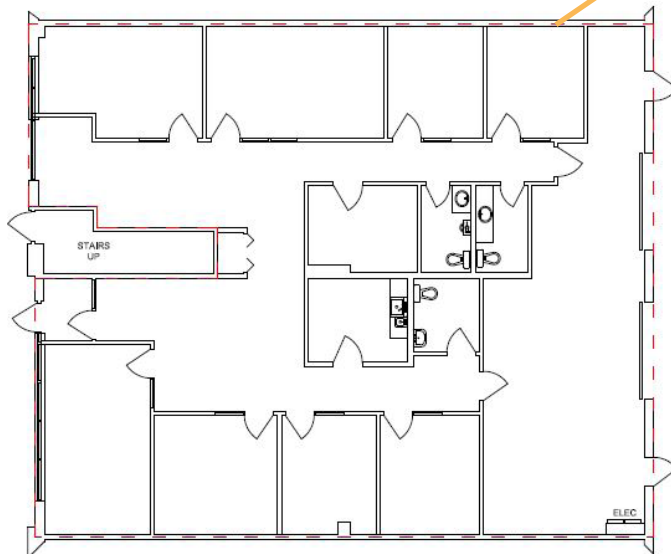

SUITE 148 - MAIN

HEARTLAND CENTRE I, FORT SASKATCHEWAN, AB

MAIN FLOOR
Existing Plan